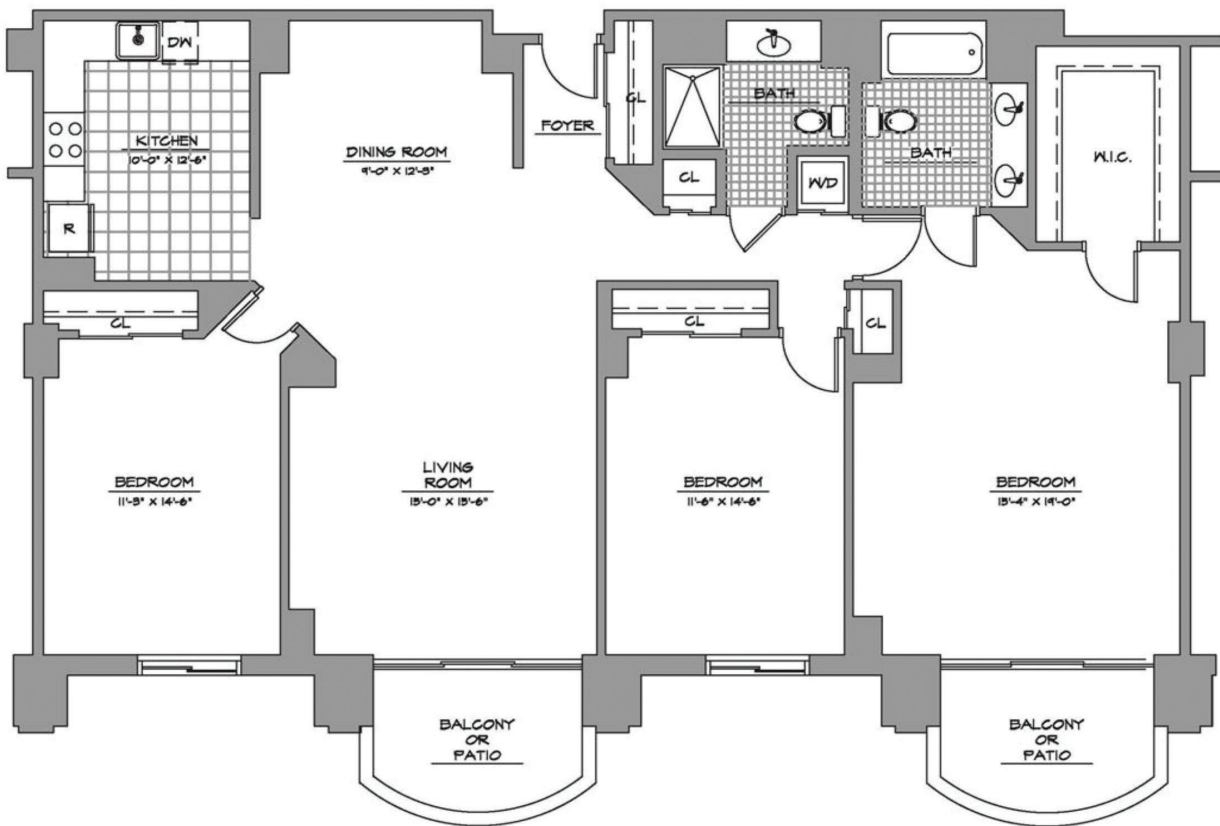

AsburyMethodistVillage.org | Marketing: (301) 216-4100

Canterbury I: Three Bedrooms | Two Baths | 1,598 sq. ft.

Diamond Apartments