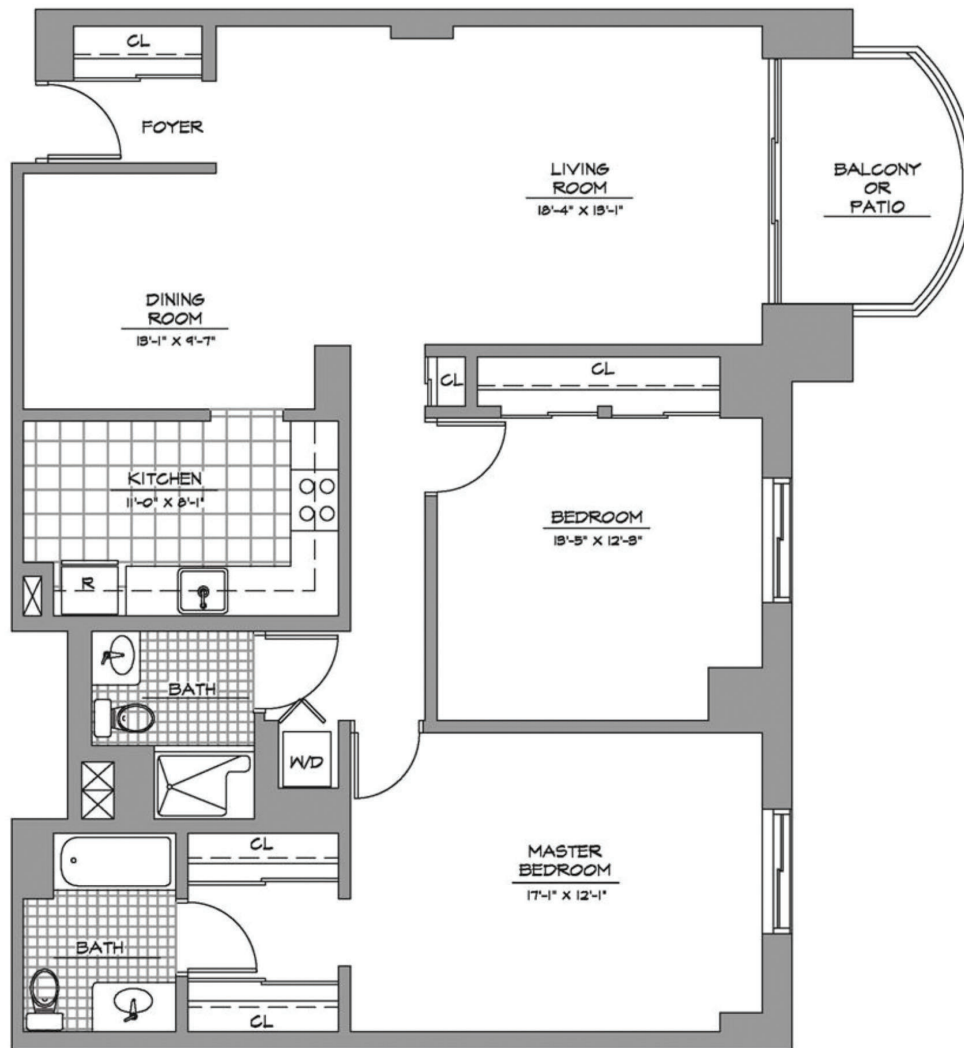

AsburyMethodistVillage.org | Marketing: (301) 216-4100

Cassell: Two Bedrooms | Two Baths | 1,175 sq. ft.

Diamond Apartments