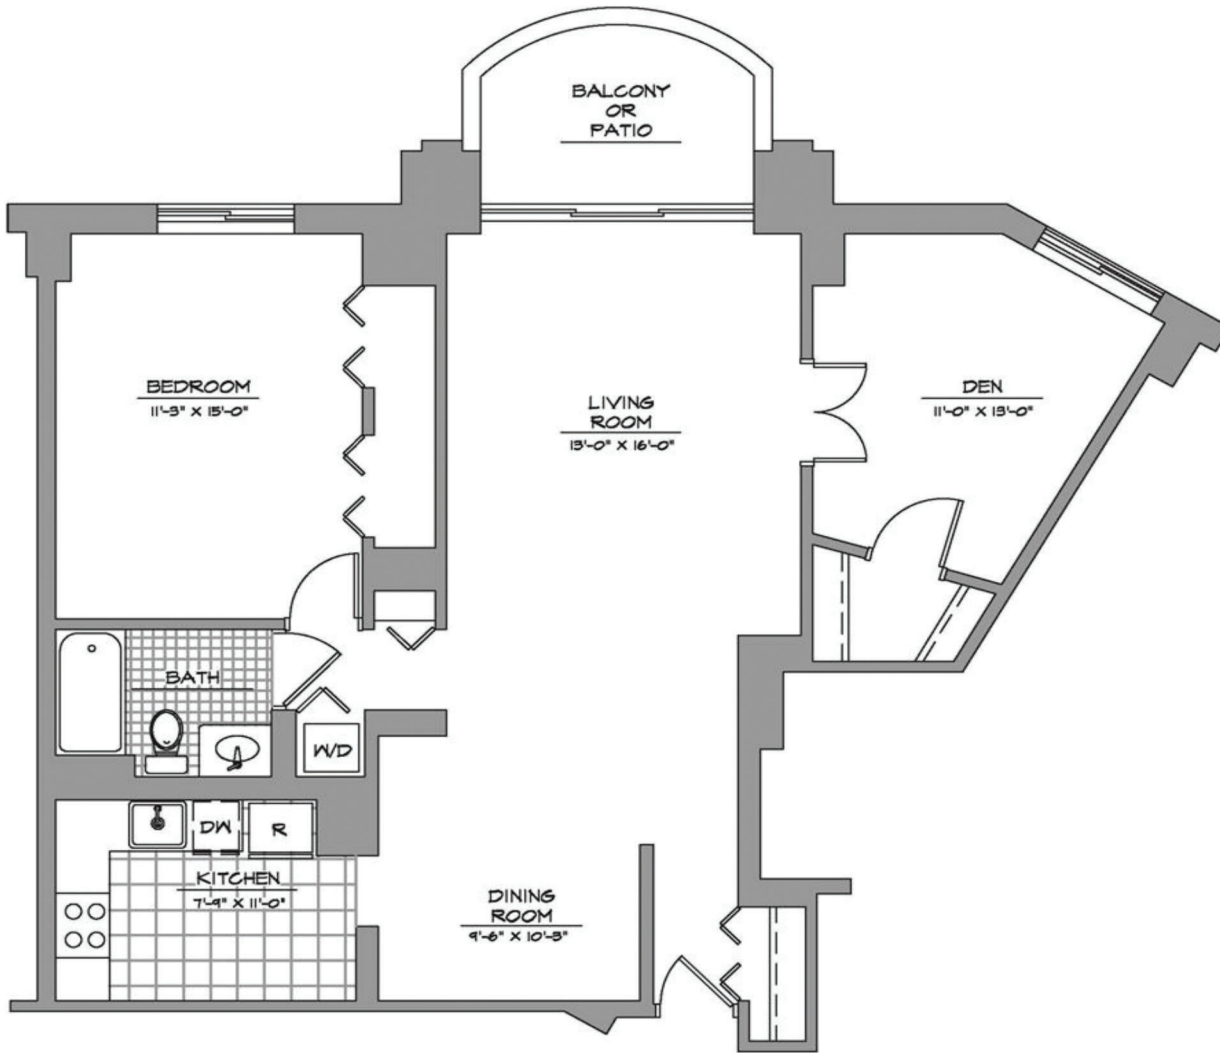

AsburyMethodistVillage.org | Marketing: (301) 216-4100

Epworth: One Bedroom with Den | One Bath | 946 sq. ft.

*Diamond Apartments*