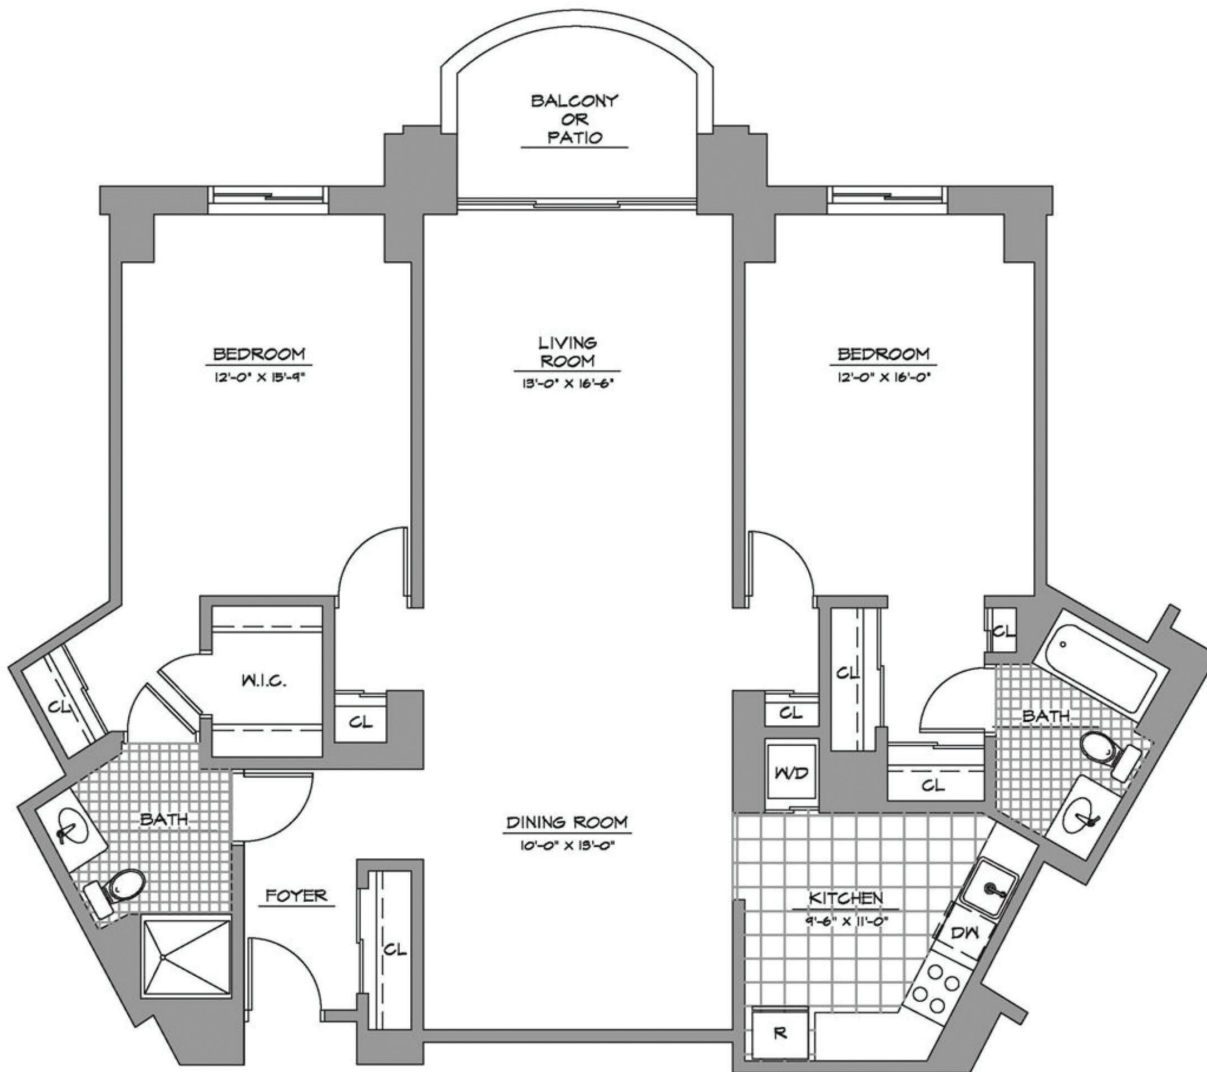

AsburyMethodistVillage.org | Marketing: (301) 216-4100

Otterbein: Two Bedrooms | Two Baths | 1,268 sq. ft.

*Diamond Apartments*