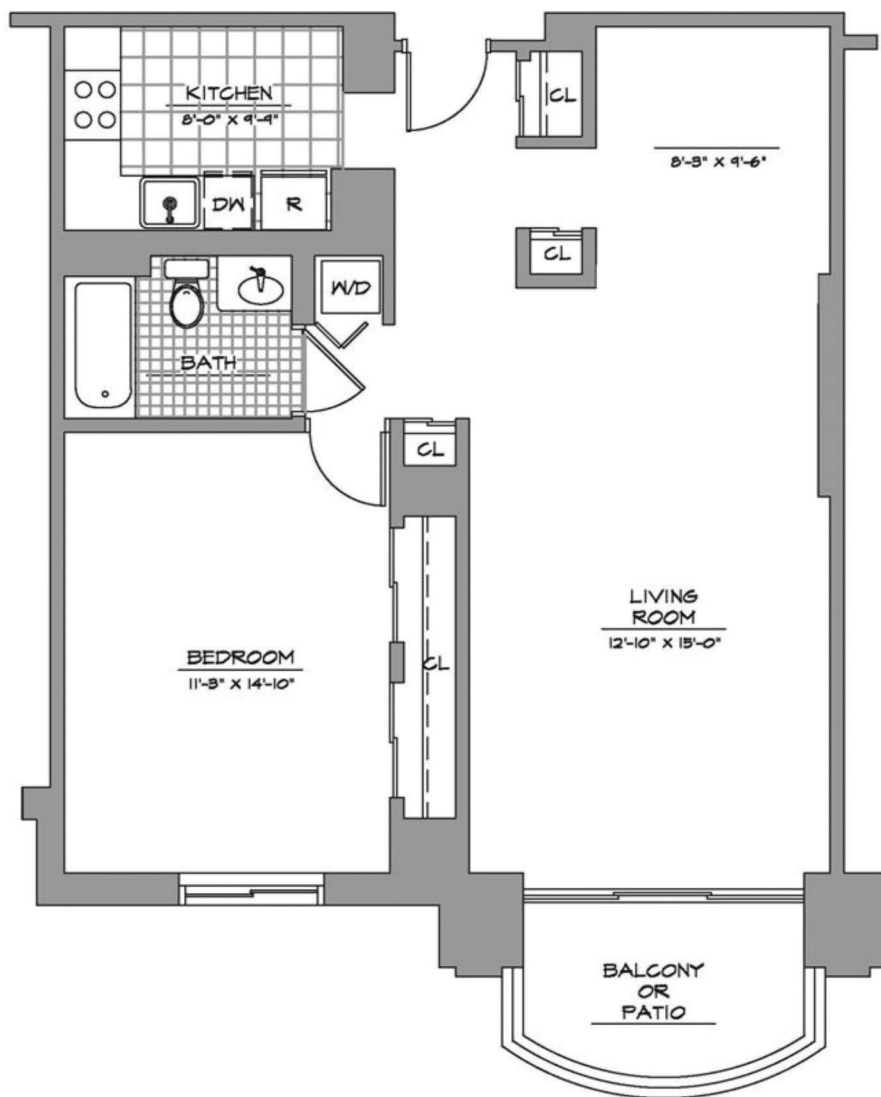

AsburyMethodistVillage.org | Marketing: (301) 216-4100

Wesley: One Bedroom | One Bath | 799 sq. ft.

*Diamond Apartments*