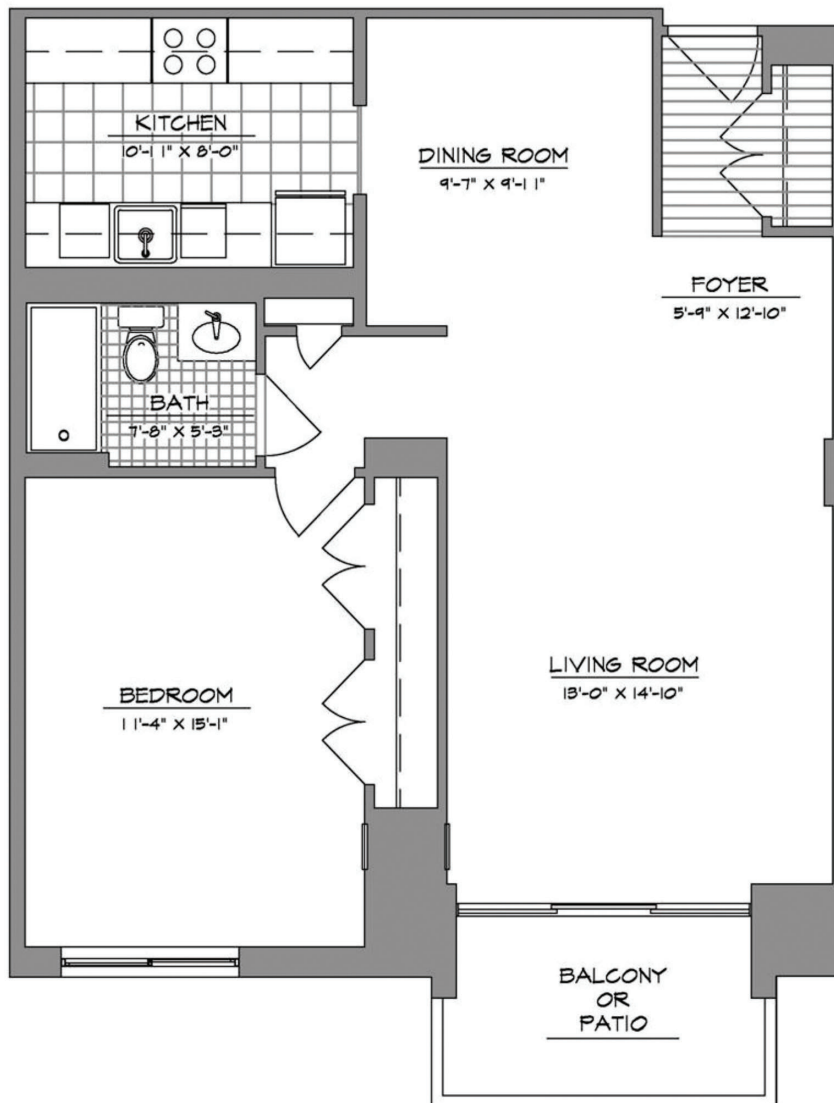

AsburyMethodistVillage.org | Marketing: (301) 216-4100

Hemmingway: One Bedroom | One Bath | 790 sq. ft.

Edwards Fisher, Mudd, Frost Apartments