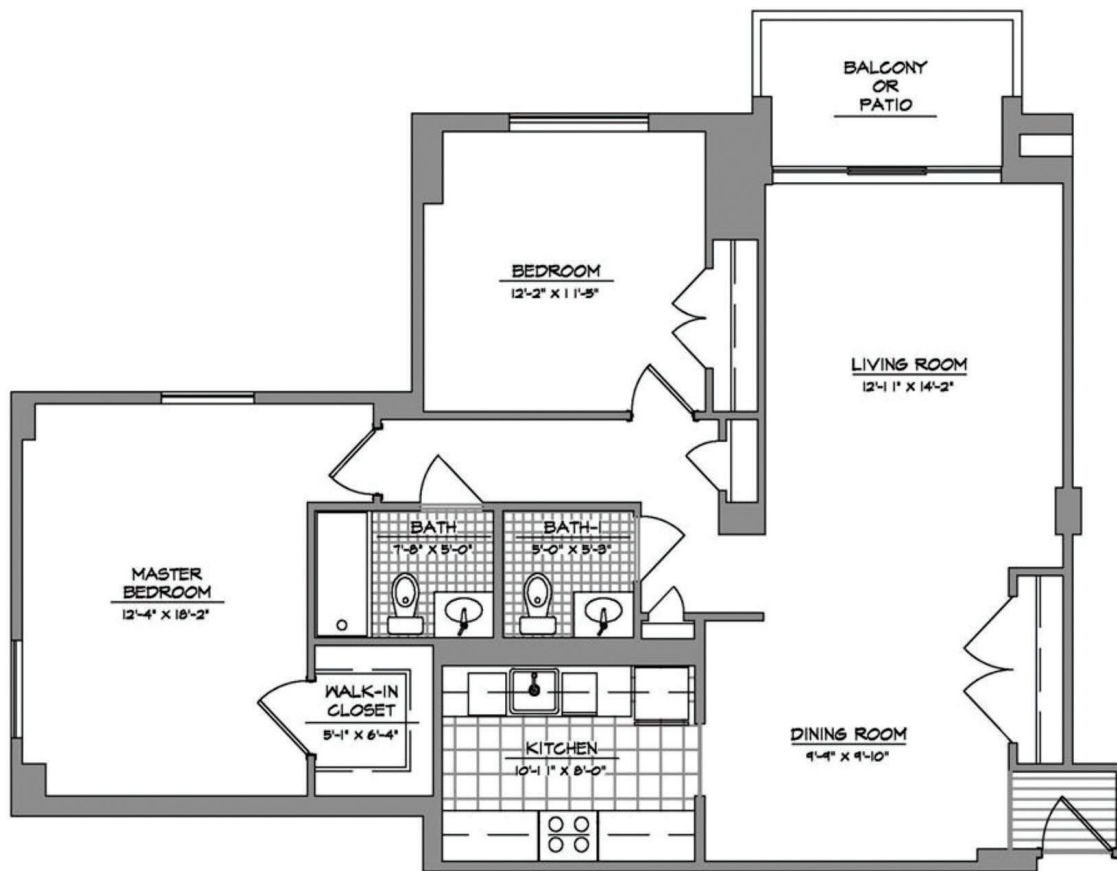

AsburyMethodistVillage.org | Marketing: (301) 216-4100

Twain: Two Bedrooms | Two and One Half Baths | 1,107 sq. ft.

Edwards Fisher and Mund Apartments