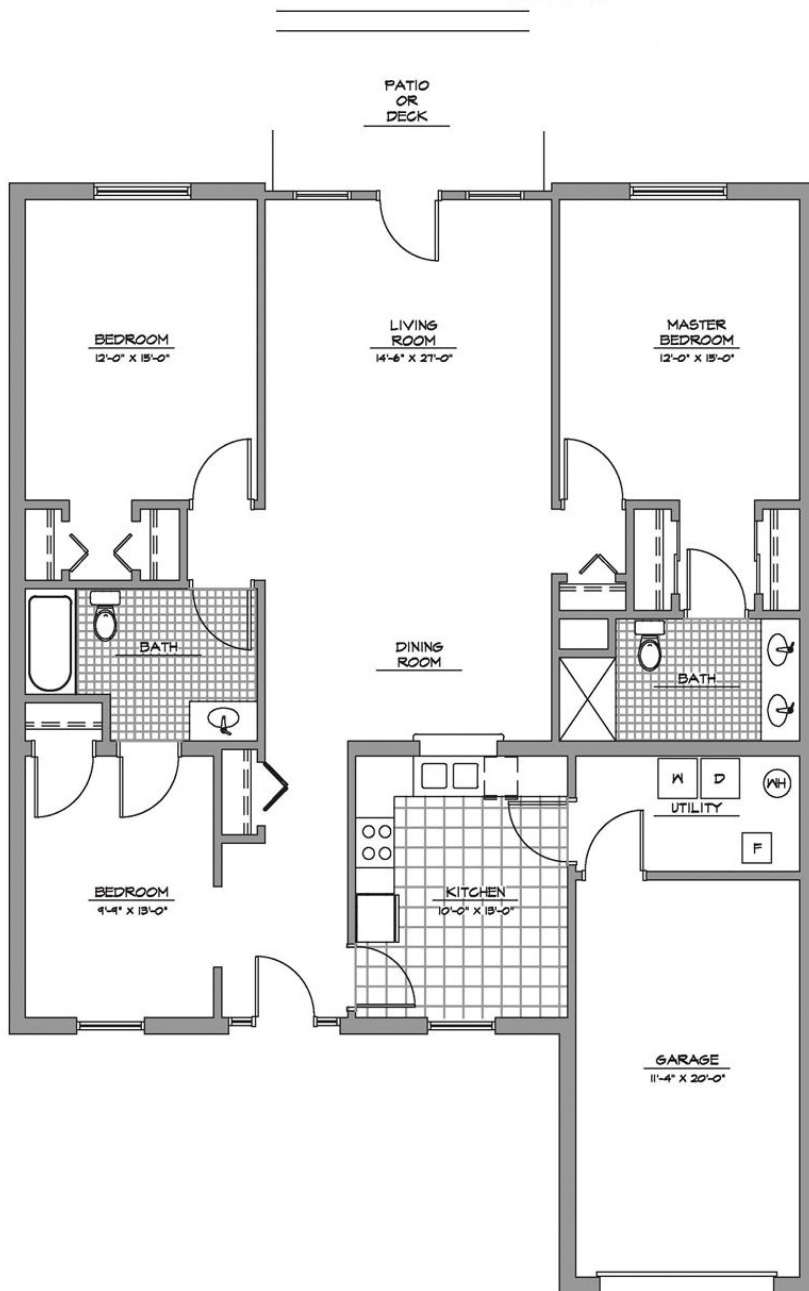

AsburyMethodistVillage.org | Marketing: (301) 216-4100

Hawthorne - Middle: Three Bedrooms | Two Baths | 1,504 square feet

The Villows