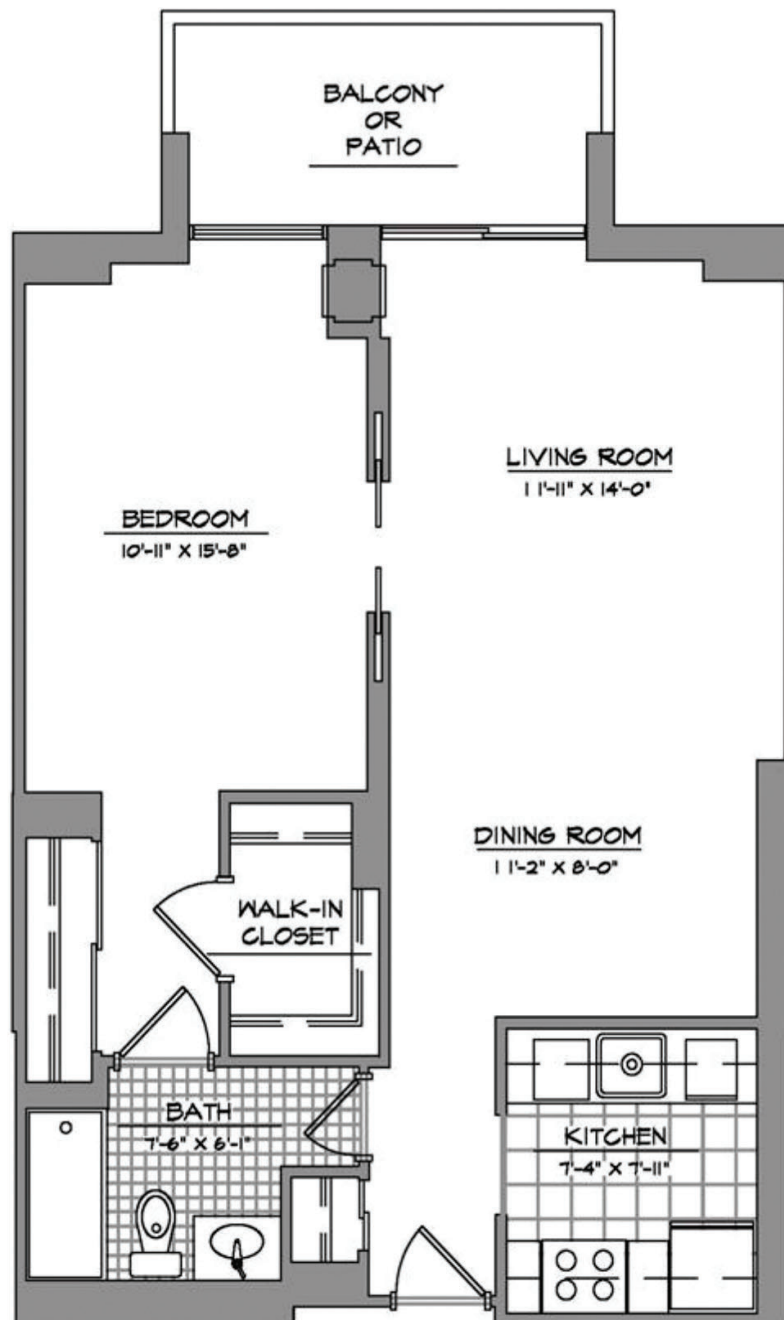

AsburyMethodistVillage.org | Marketing: (301) 216-4100

Dickinson: One Bedroom | One Bath | 688 sq. ft.

Edwards Fisher and Mund Apartments