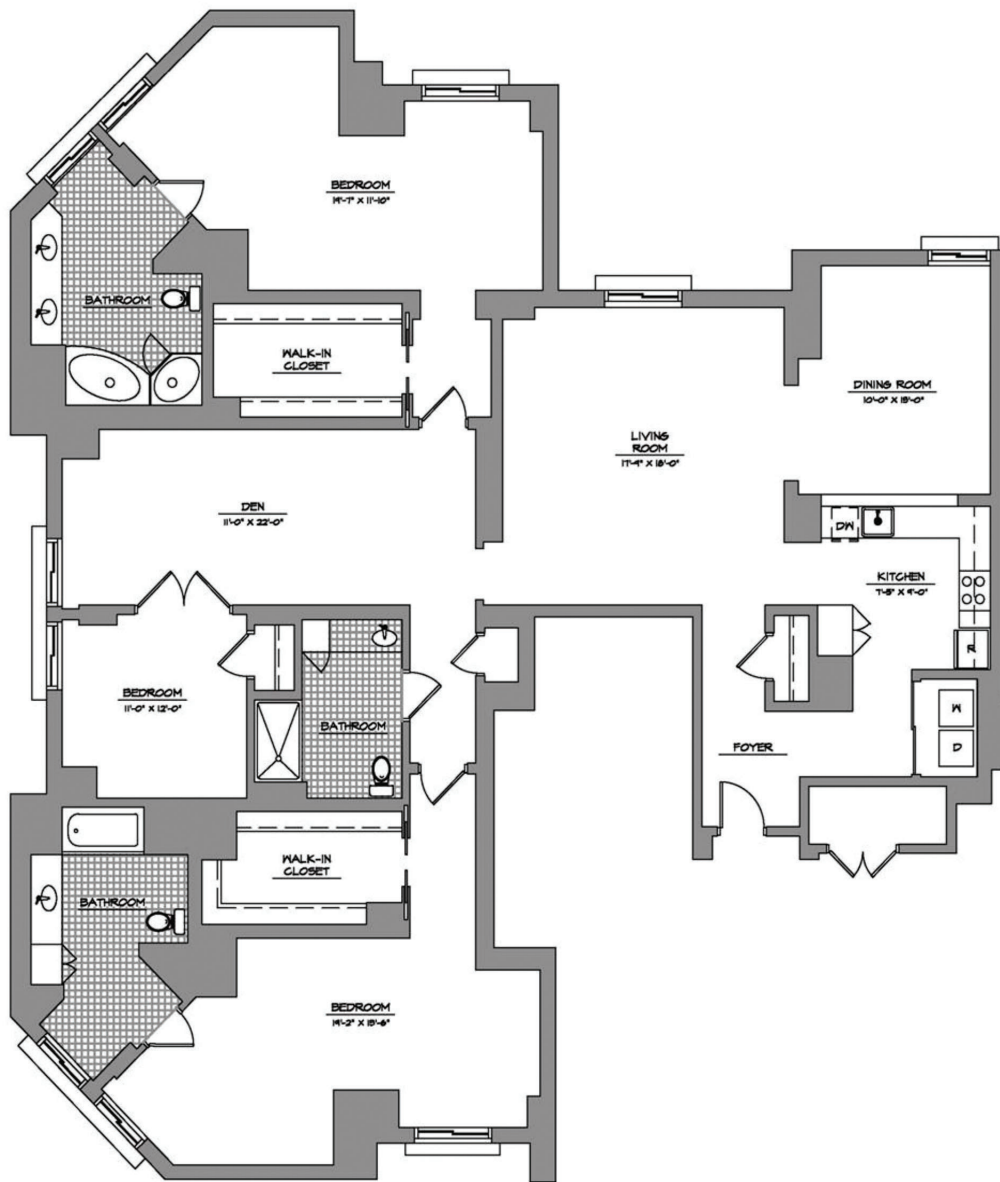

AsburyMethodistVillage.org | Marketing: (301) 216-4100

DaVinci: Three Bedrooms with Den | Three Baths | 2,250 square feet

Parkview Apartments