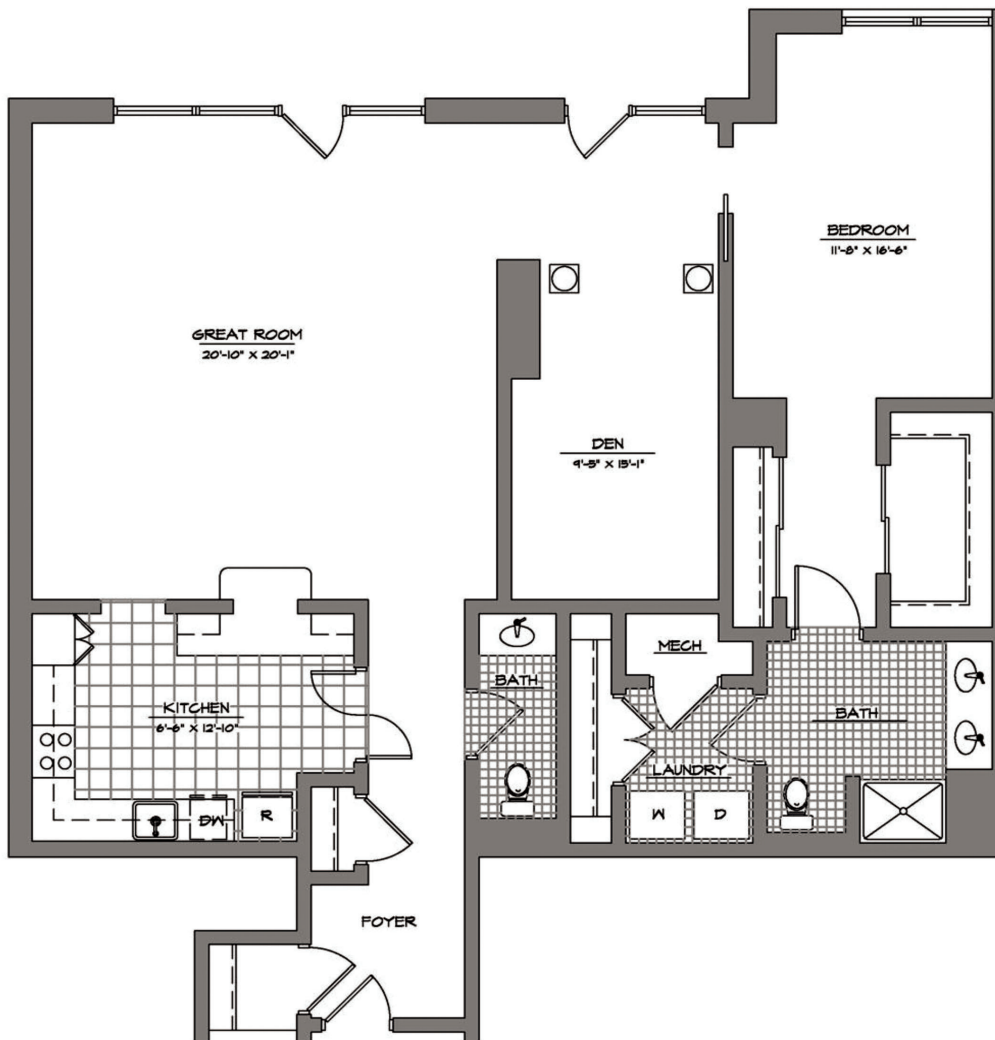

AsburyMethodistVillage.org | Marketing: (301) 216-4100

Dali with Terrace: One Bedroom with Den | 1.5 Baths | 1,450 square feet

Parkview Apartments