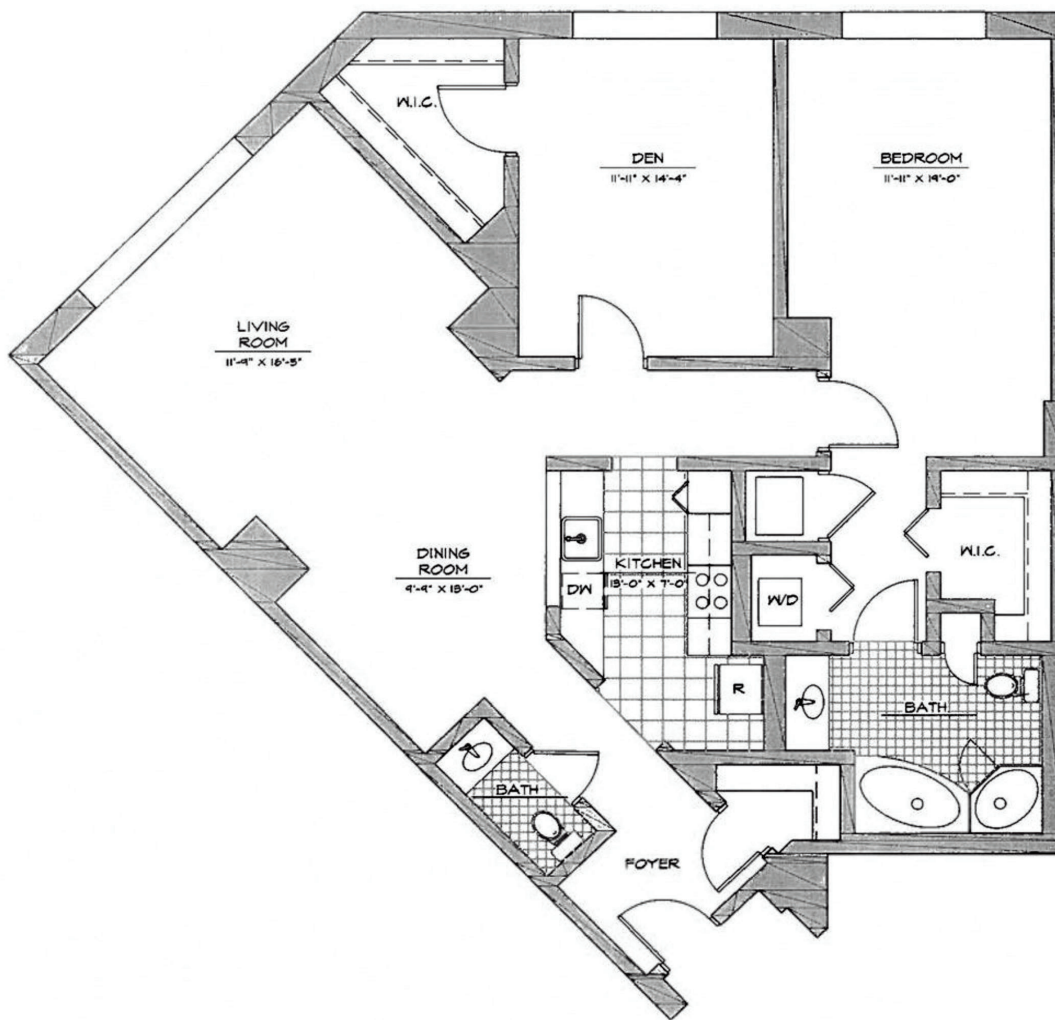

AsburyMethodistVillage.org | Marketing: (301) 216-4100

Dumas with Terrace: One Bedroom with Den | 1.5 Baths | 1,350 square feet

Parkview Apartments