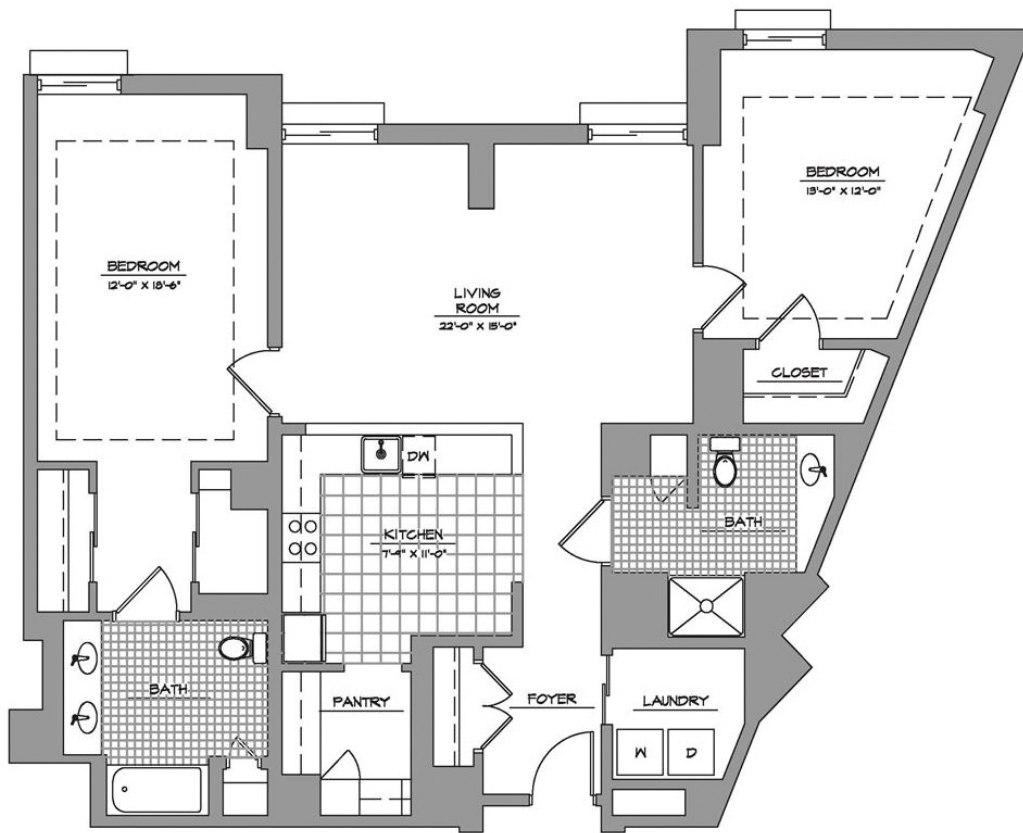

AsburyMethodistVillage.org | Marketing: (301) 216-4100

**Matisse:** Two Bedrooms | Two Baths | 1,319 square feet

*Parkview Apartments*