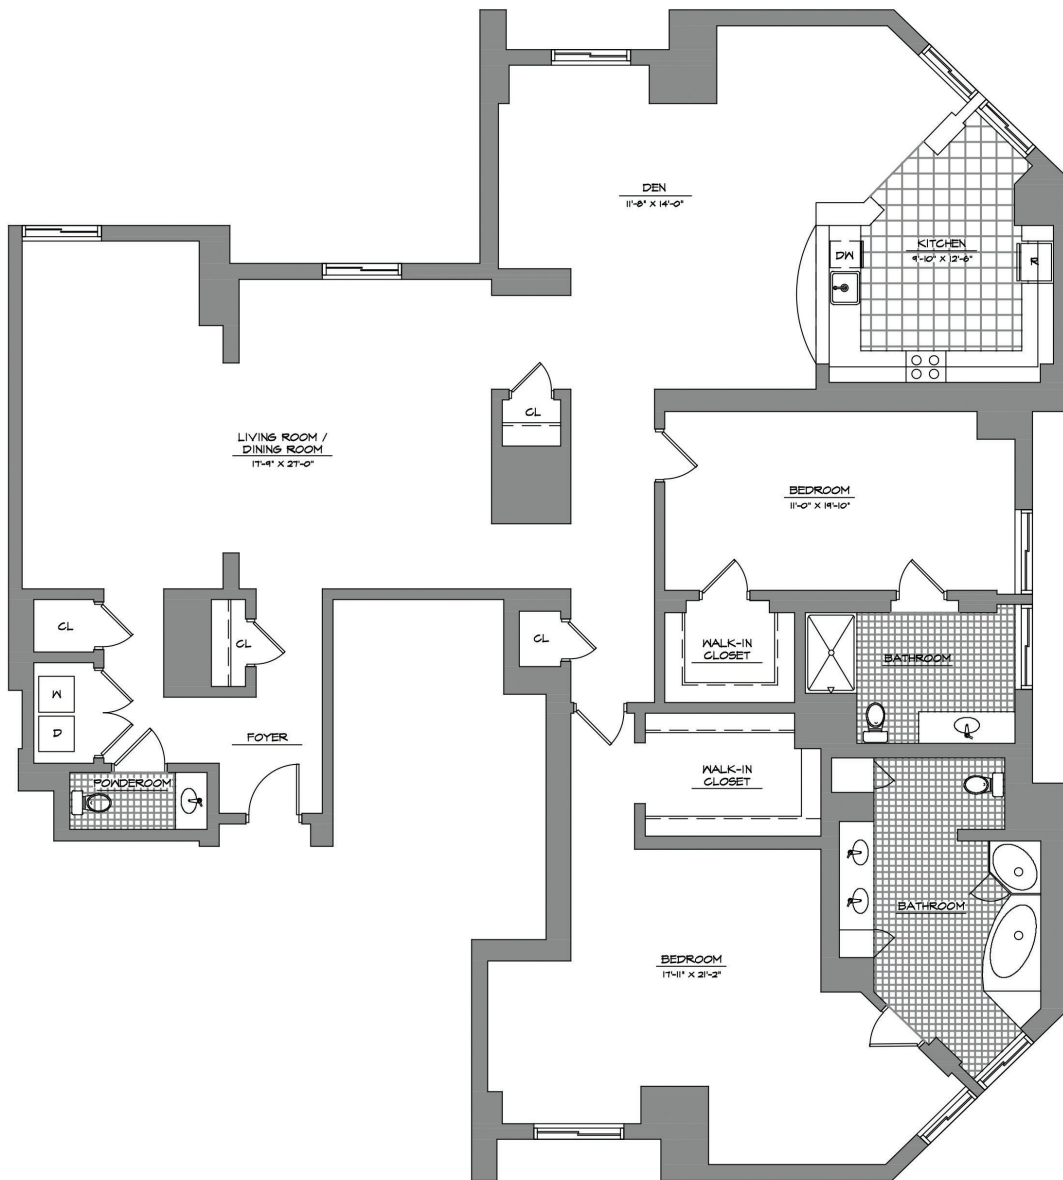

Michelangelo: Two Bedrooms with Den | 2.5 Baths | 2,590 square feet

Parkview Apartments