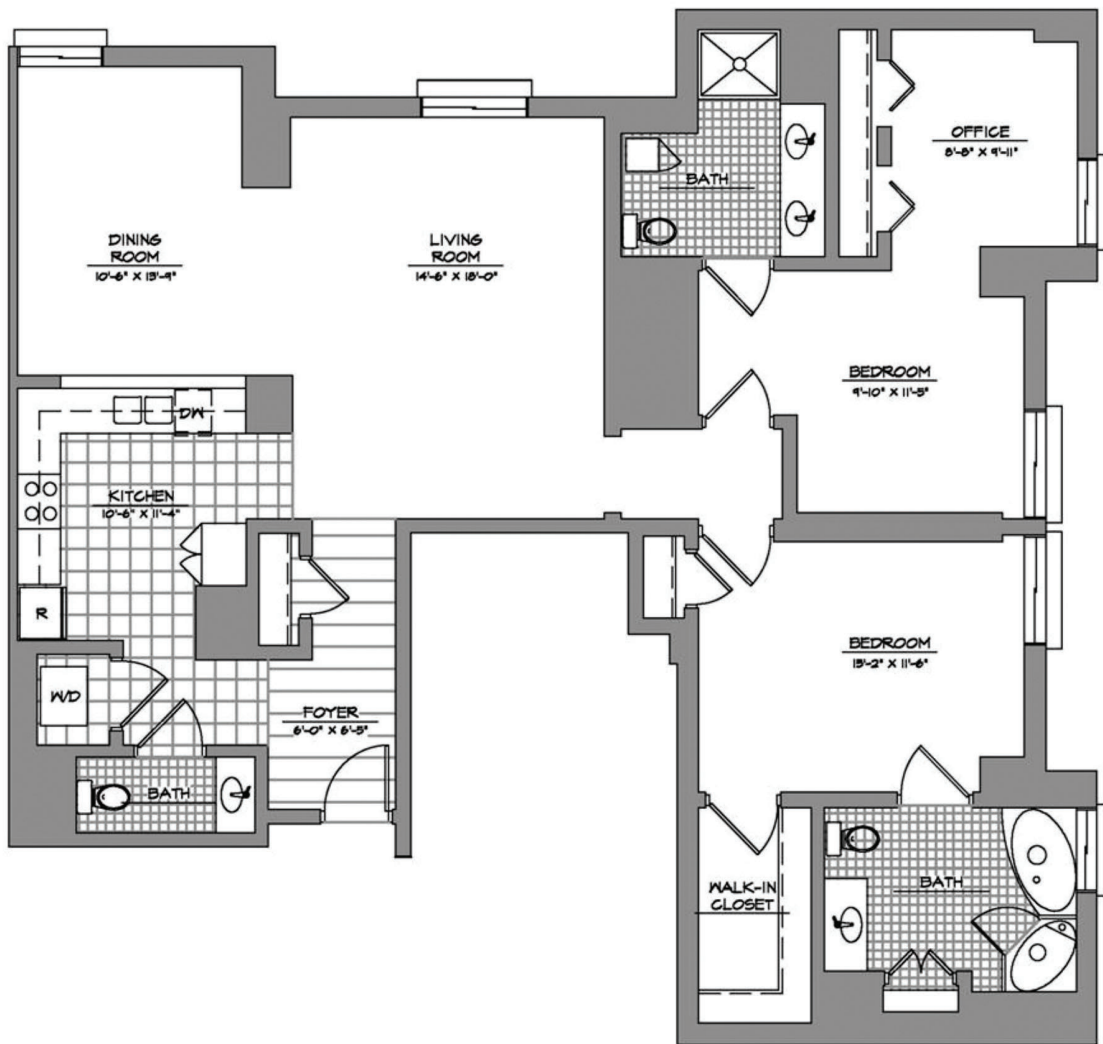

AsburyMethodistVillage.org | Marketing: (301) 216-4100

Monet: Two Bedrooms with Office | 2.5 Baths | 1,555 square feet

*Parkview Apartments*