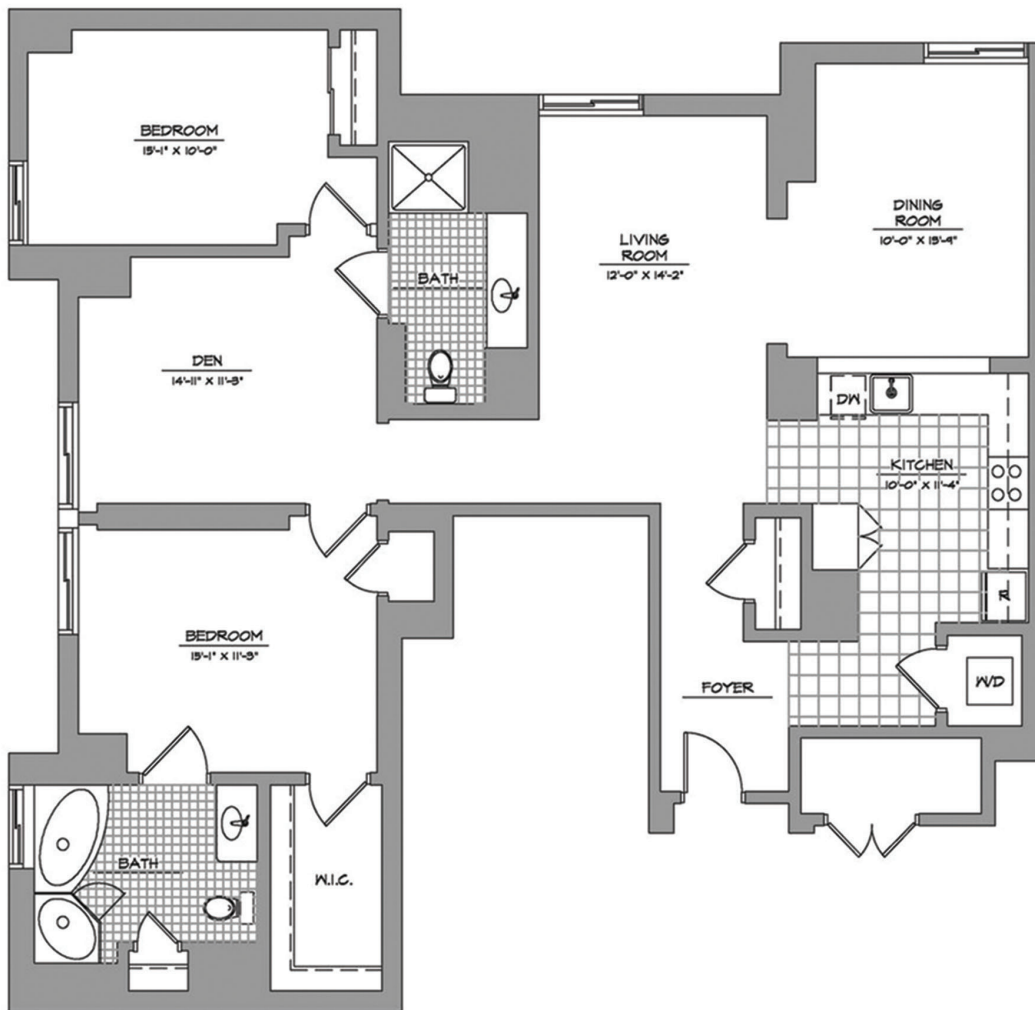

AsburyMethodistVillage.org | Marketing: (301) 216-4100

Renoir: Two Bedrooms with Den | Two Baths | 1,550 square feet

Parkview Apartments