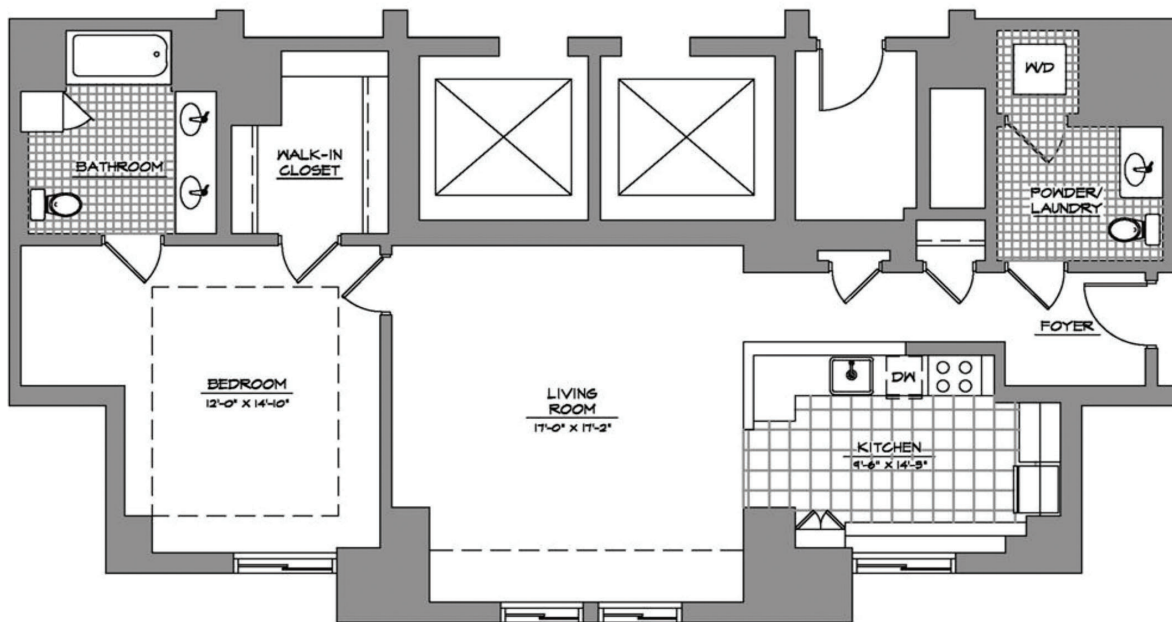

AsburyMethodistVillage.org | Marketing: (301) 216-4100

Rockwell: One Bedroom | 1.5 Baths | 1,030 square feet

*Parkview Apartments*