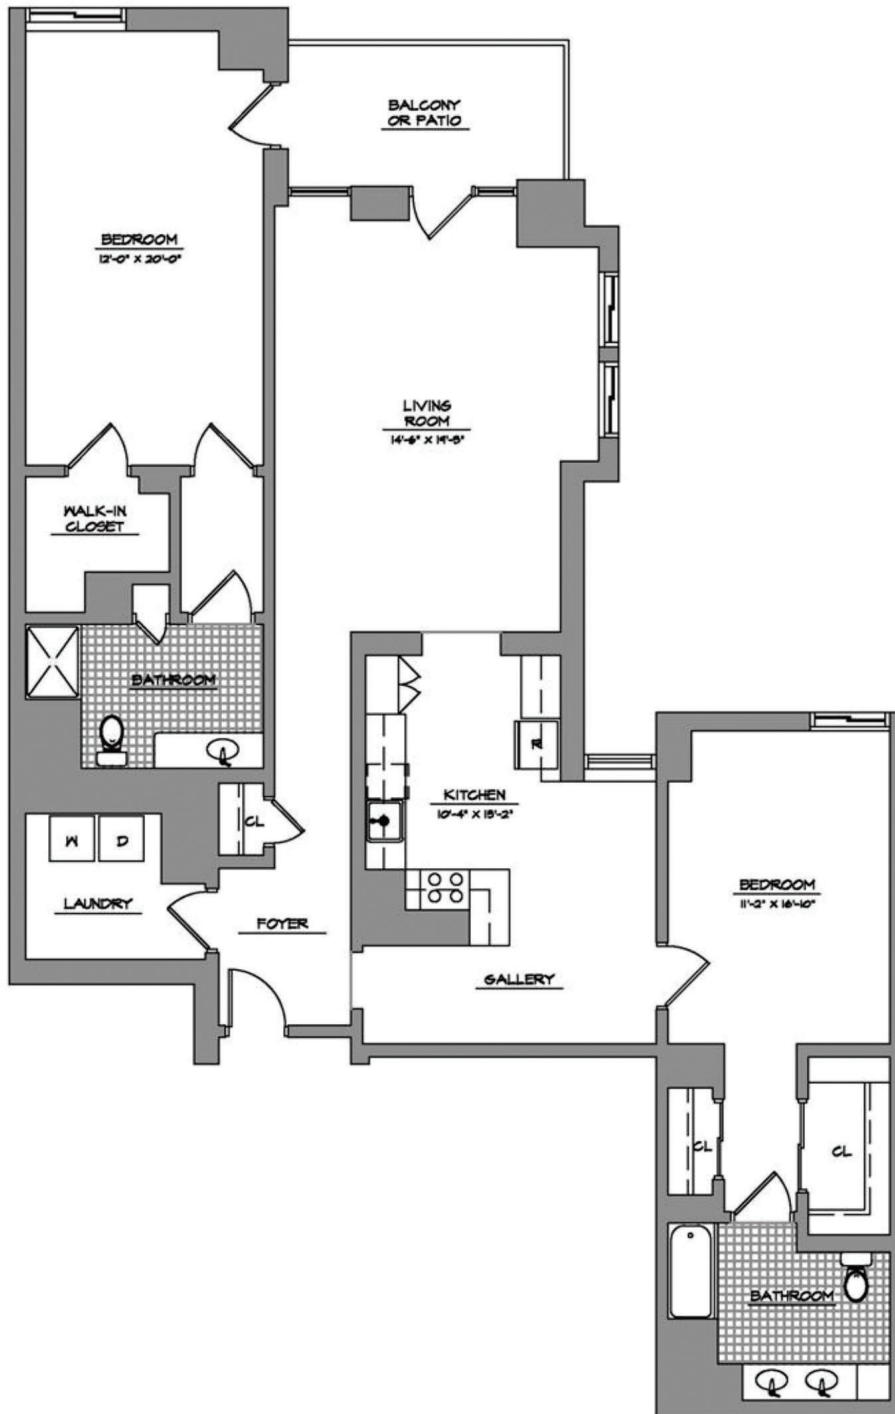

AsburyMethodistVillage.org | Marketing: (301) 216-4100

Van Gogh: Two Bedrooms with Balcony | Two Baths | 1,657 square feet

Parkview Apartments