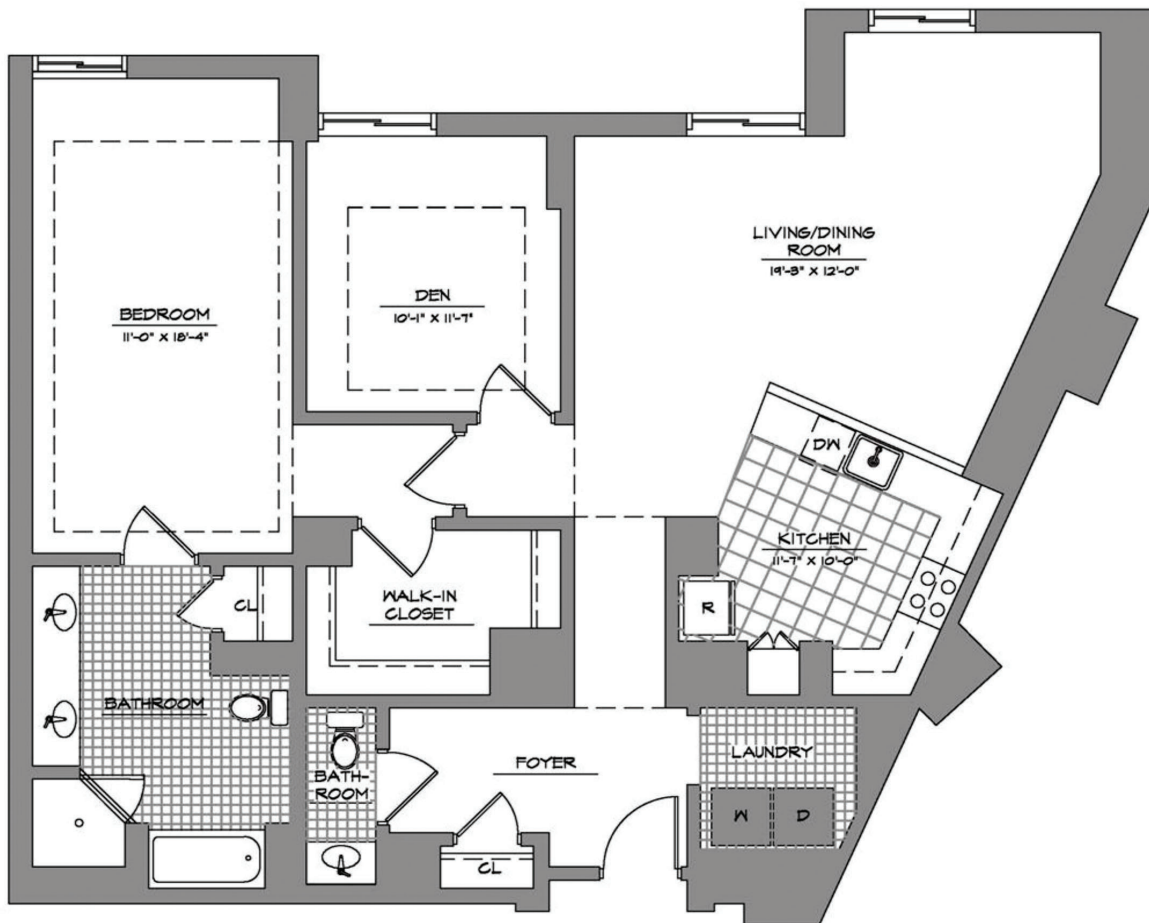

AsburyMethodistVillage.org | Marketing: (301) 216-4100

Warhol: One Bedroom with Den | 1.5 Baths | 1,319 square feet

Parkview Apartments