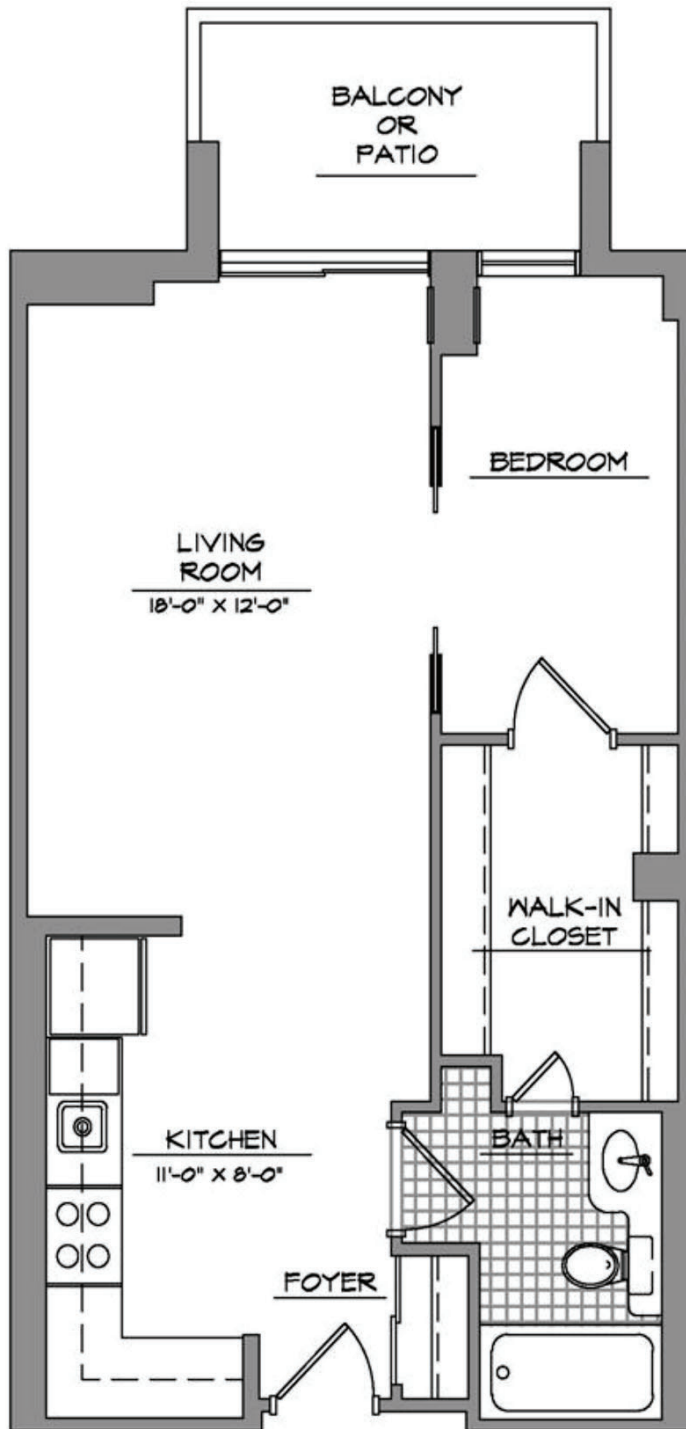

AsburyMethodistVillage.org | Marketing: (301) 216-4100

Alcott: Studio | One Bath | 538 square feet

Frost Apartments

Actual living space may vary slightly from this floor plan