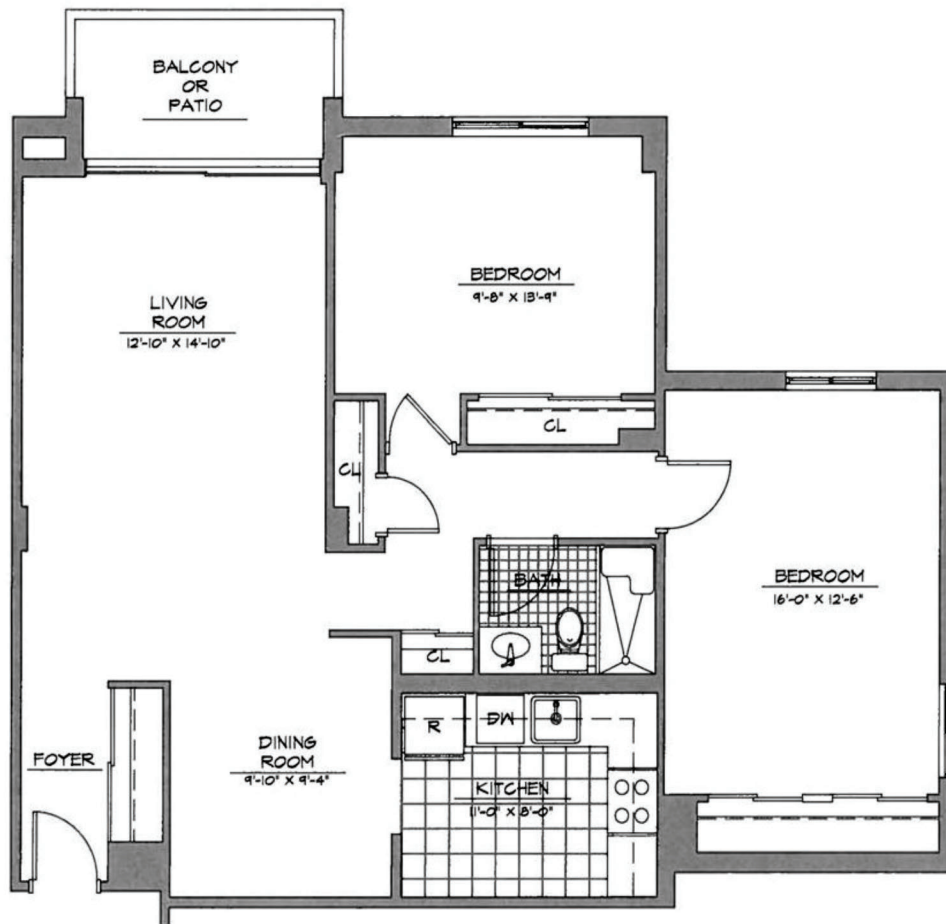

AsburyMethodistVillage.org | Marketing: (301) 216-4100

Angelou: Two Bedrooms | One Bath | 1,030 square feet

Truett Apartments