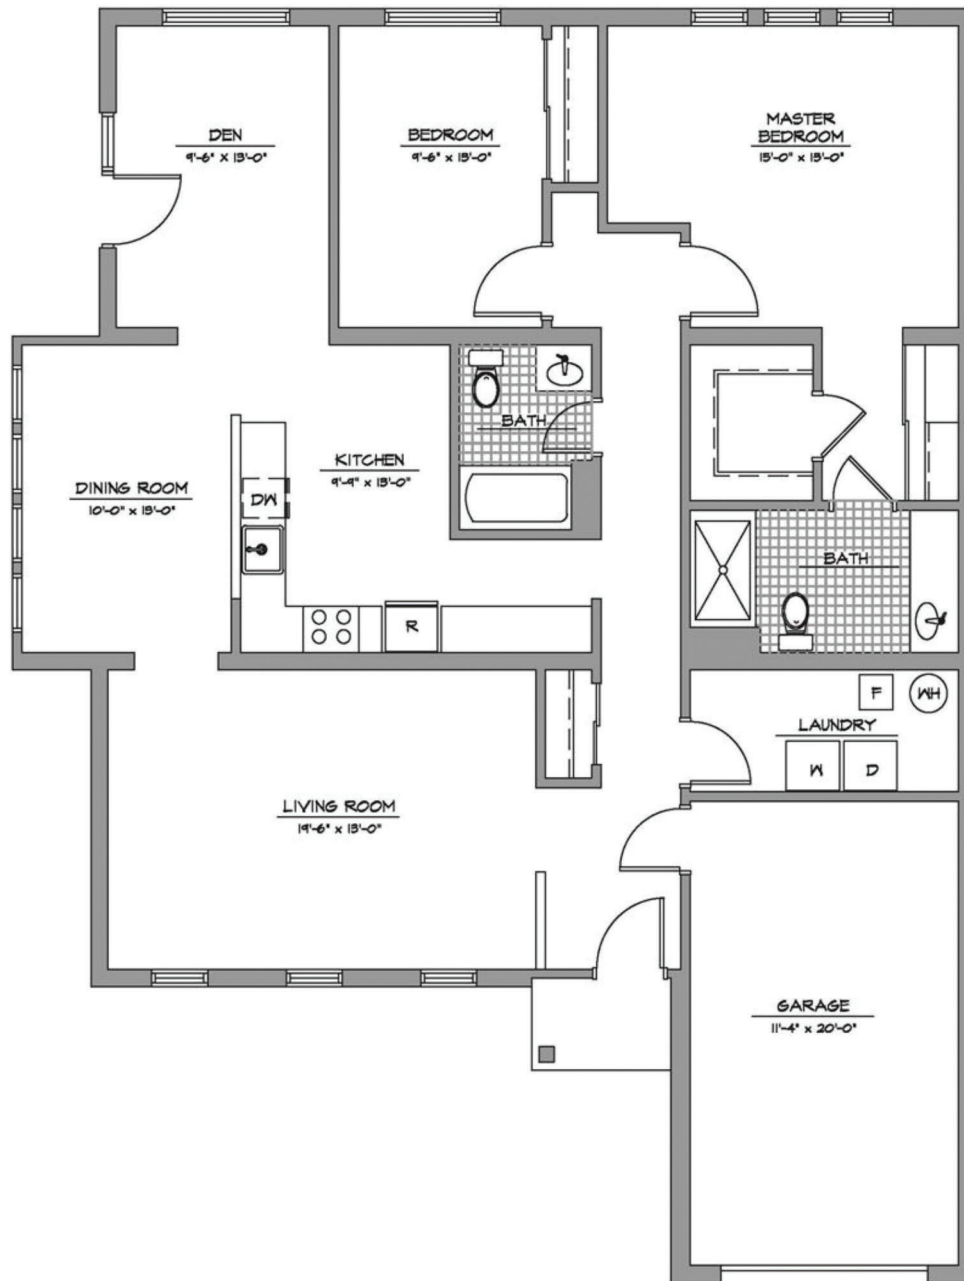

AsburyMethodistVillage.org | Marketing: (301) 216-4100

Winterberry: Two Bedrooms | Two Baths | 1,715 square feet

The Villows