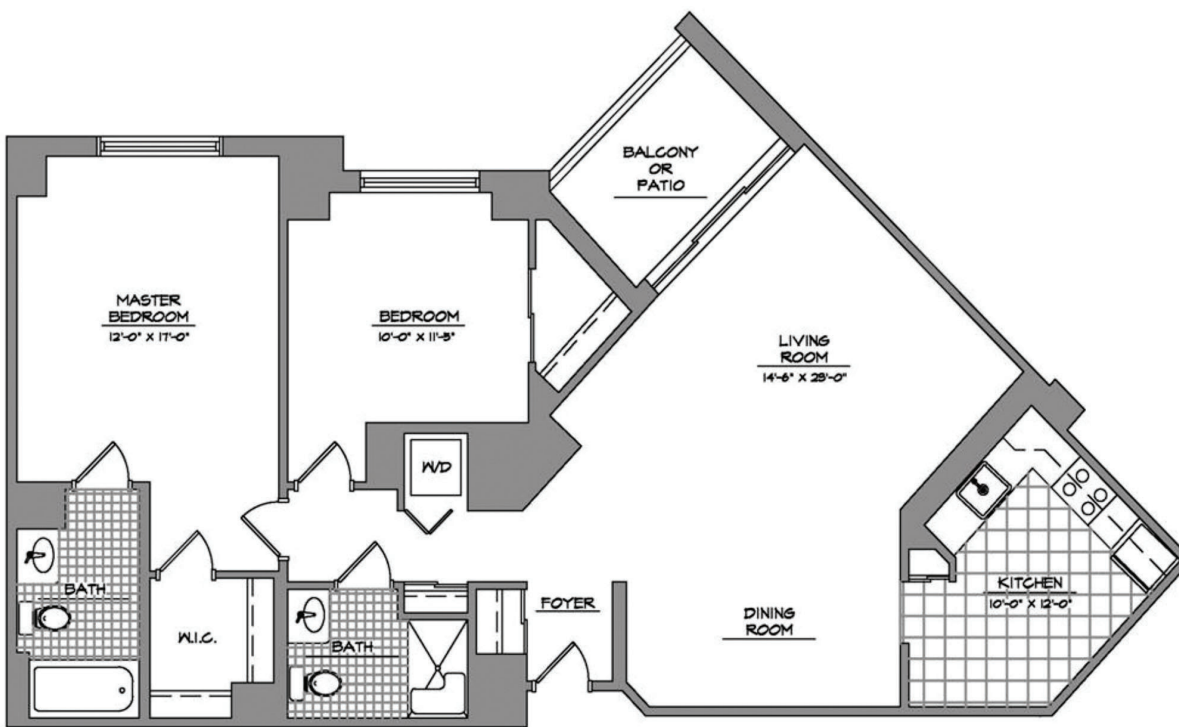

AsburyMethodistVillage.org | Marketing: (301) 216-4100

Evergreen: Two Bedrooms | Two Baths | 1,087 sq. ft.

*Wallace Apartments*