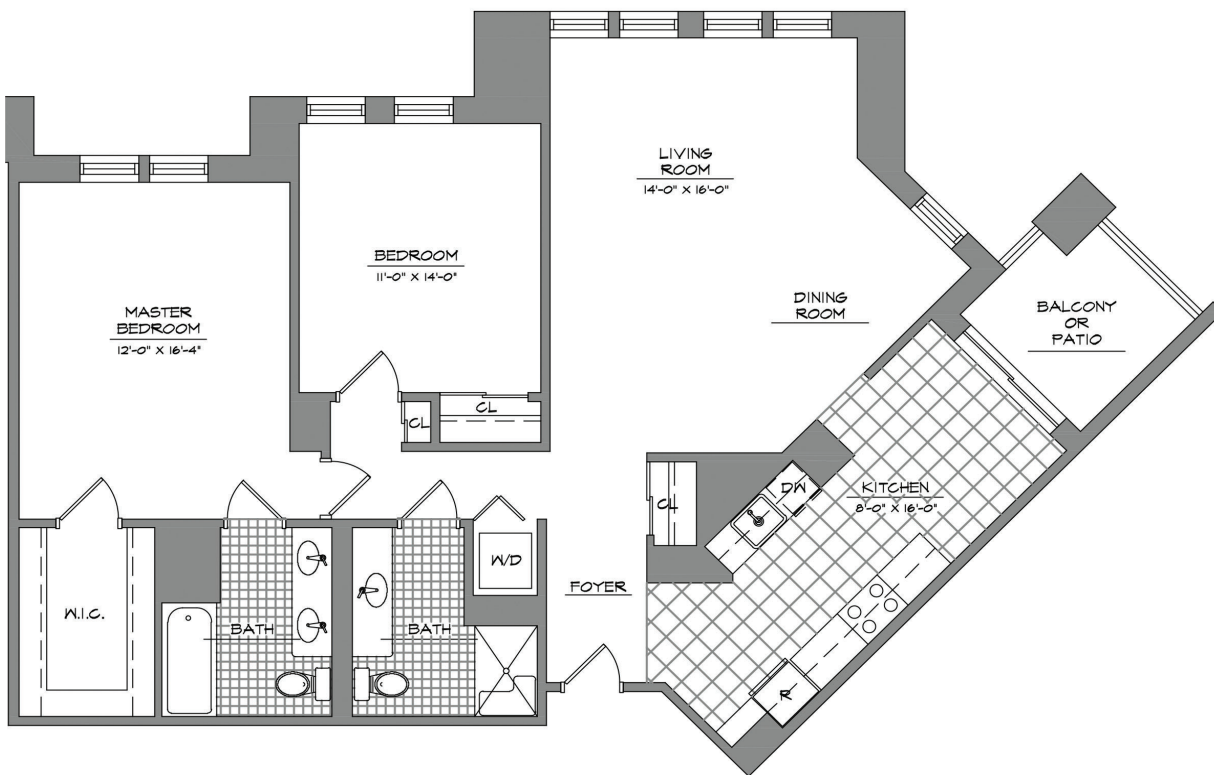

AsburyMethodistVillage.org | Marketing: (301) 216-4100

Holly: Two Bedrooms | Two Baths | 1,128 sq. ft.

Wallace Apartments