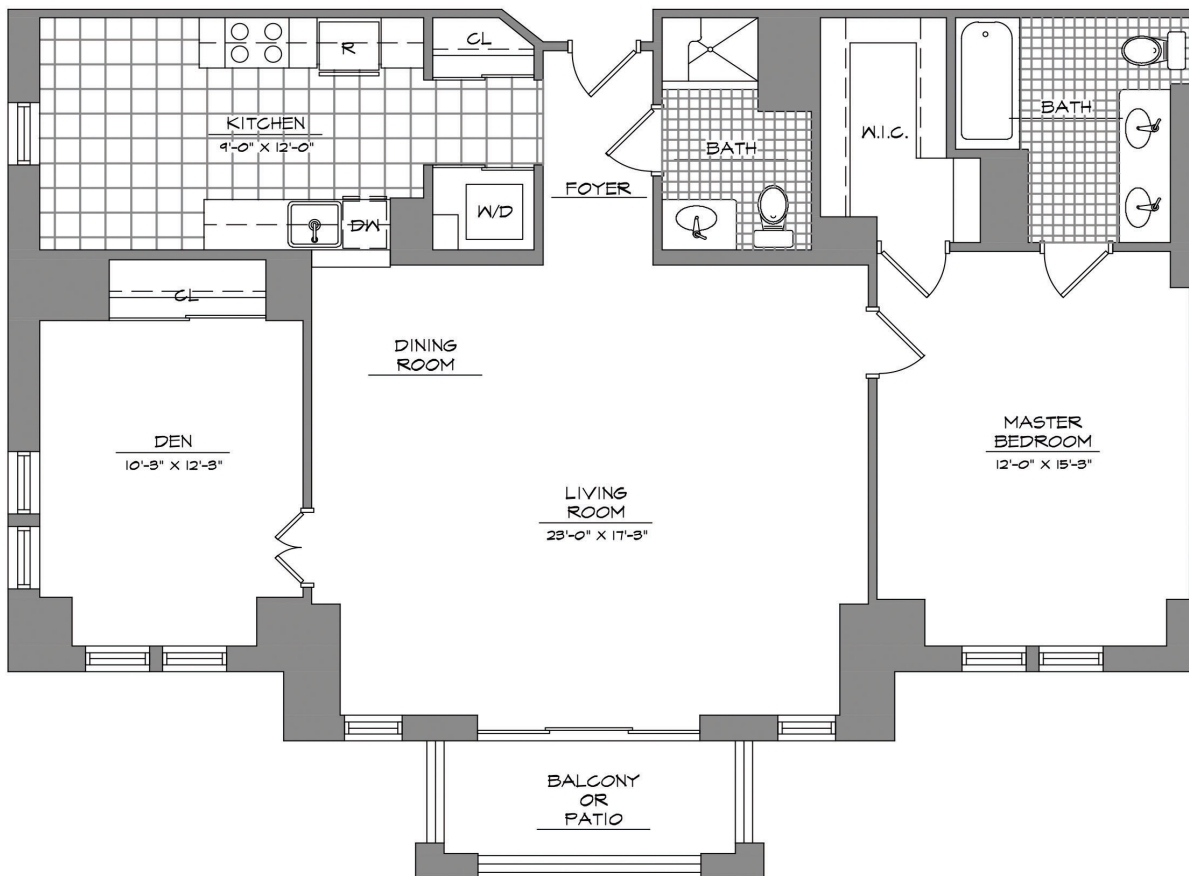

AsburyMethodistVillage.org | Marketing: (301) 216-4100

Laurel: One Bedroom with Den | Two Baths | 1,138 sq. ft.

Wallace Apartments