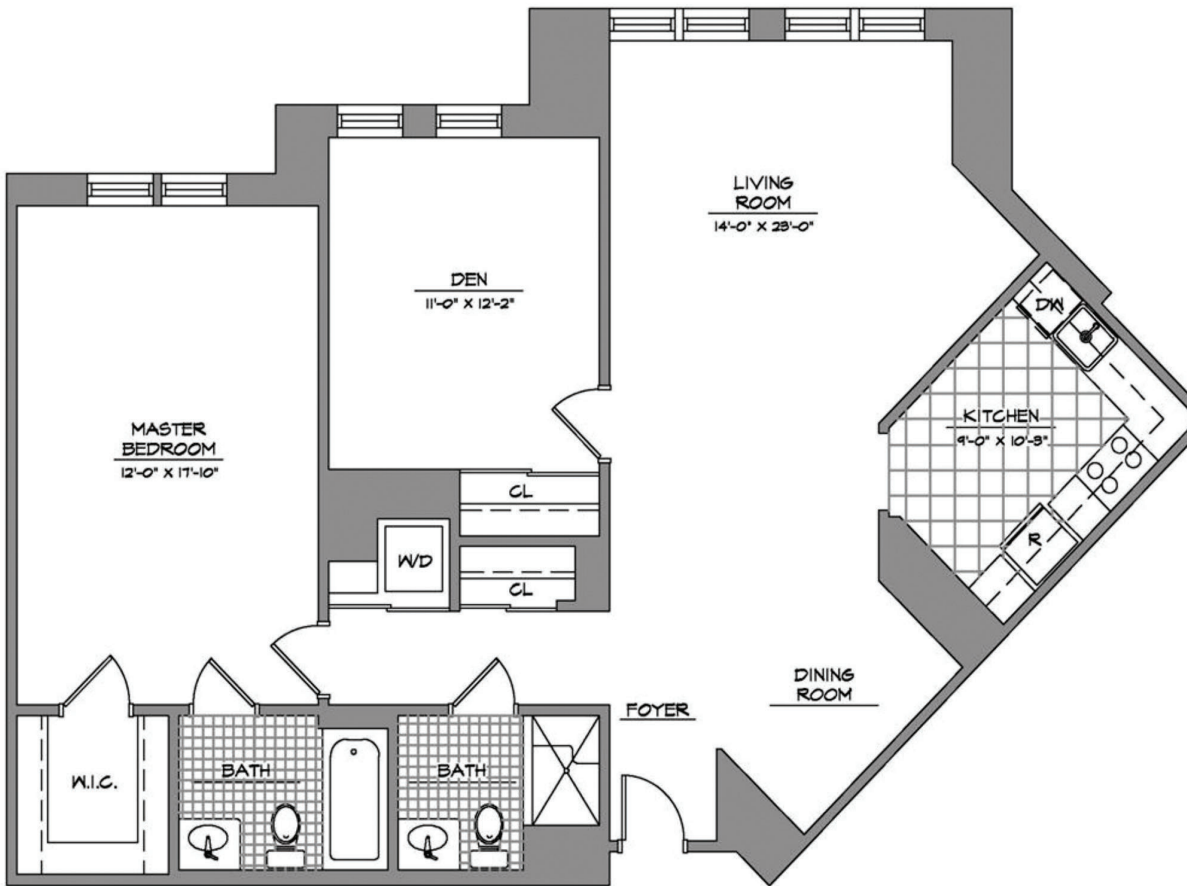

AsburyMethodistVillage.org | Marketing: (301) 216-4100

Linden: One Bedroom with Den | Two Baths | 1,084 sq. ft.

Wallace Apartments