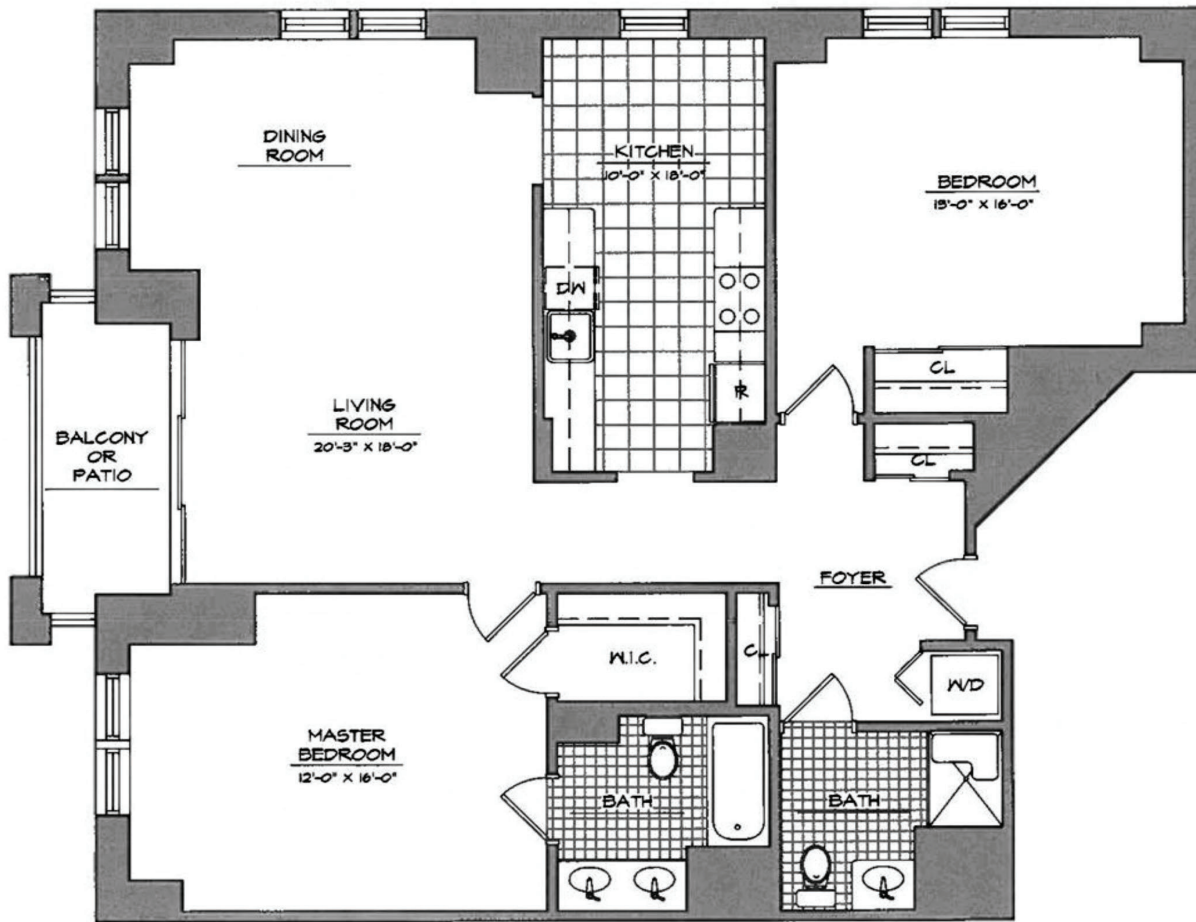

AsburyMethodistVillage.org | Marketing: (301) 216-4100

Rosewood: Two Bedrooms | Two Baths | 1,120 sq. ft.

Wallace Apartments