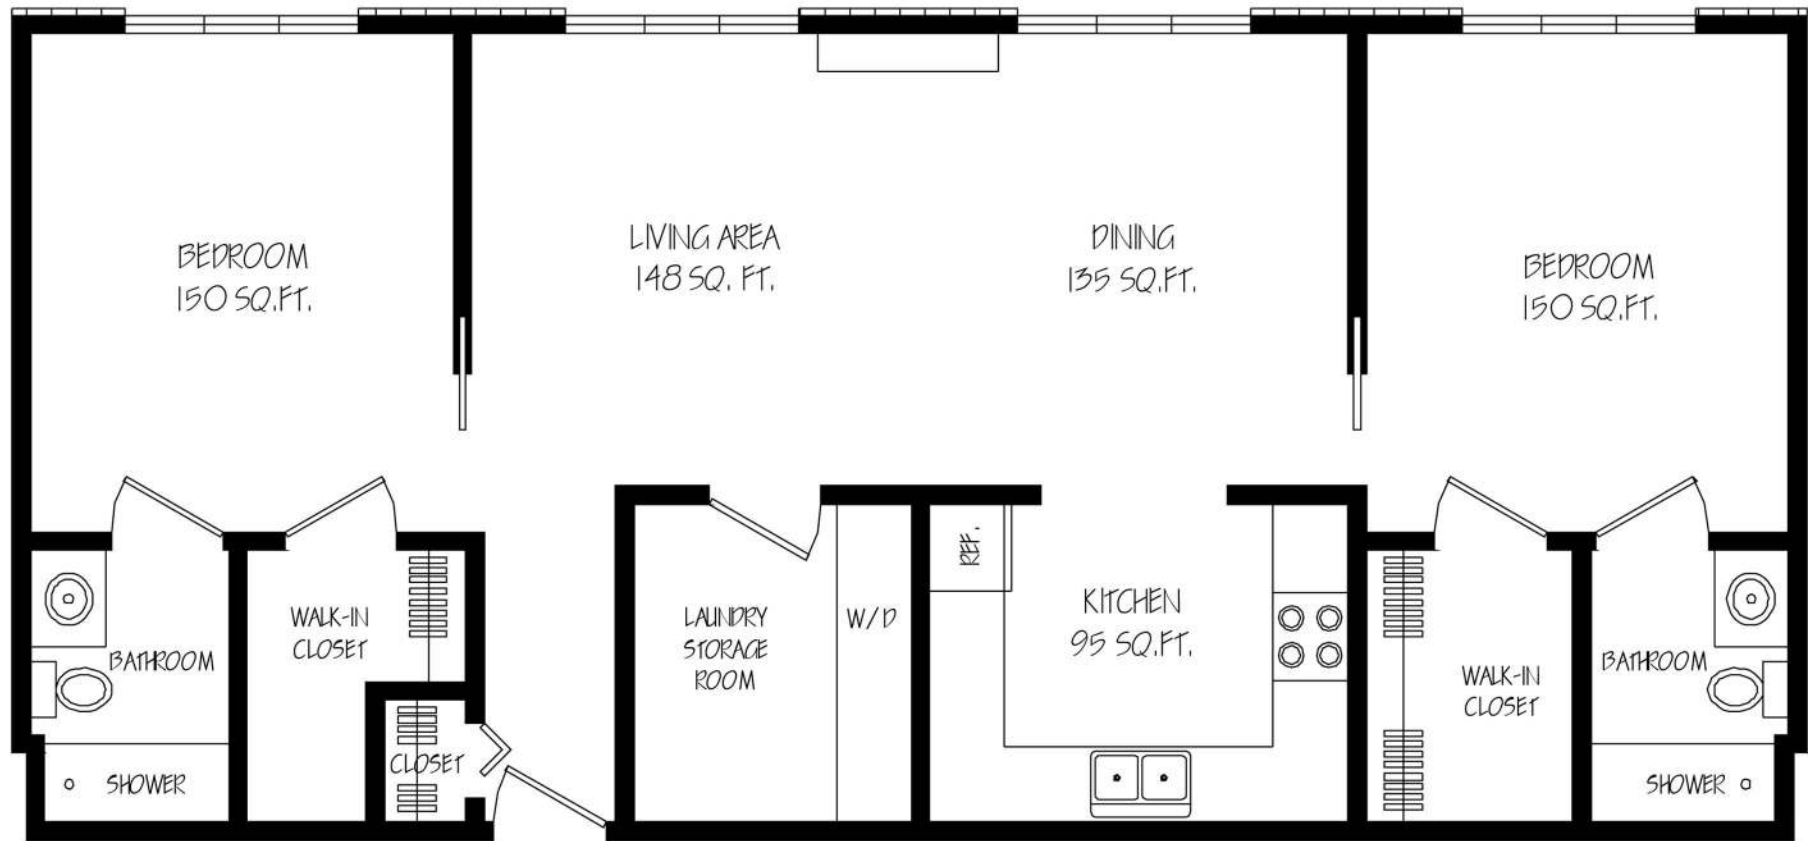

The Adams

Two-Bedroom Apartment / approx. 1017 sq. ft.

Drawings provided by Goins & Holt Interior Design, Inc.

100 Netherland Lane
Kingsport, TN 37660

(423) 245-0360
www.AsburyPlace.org