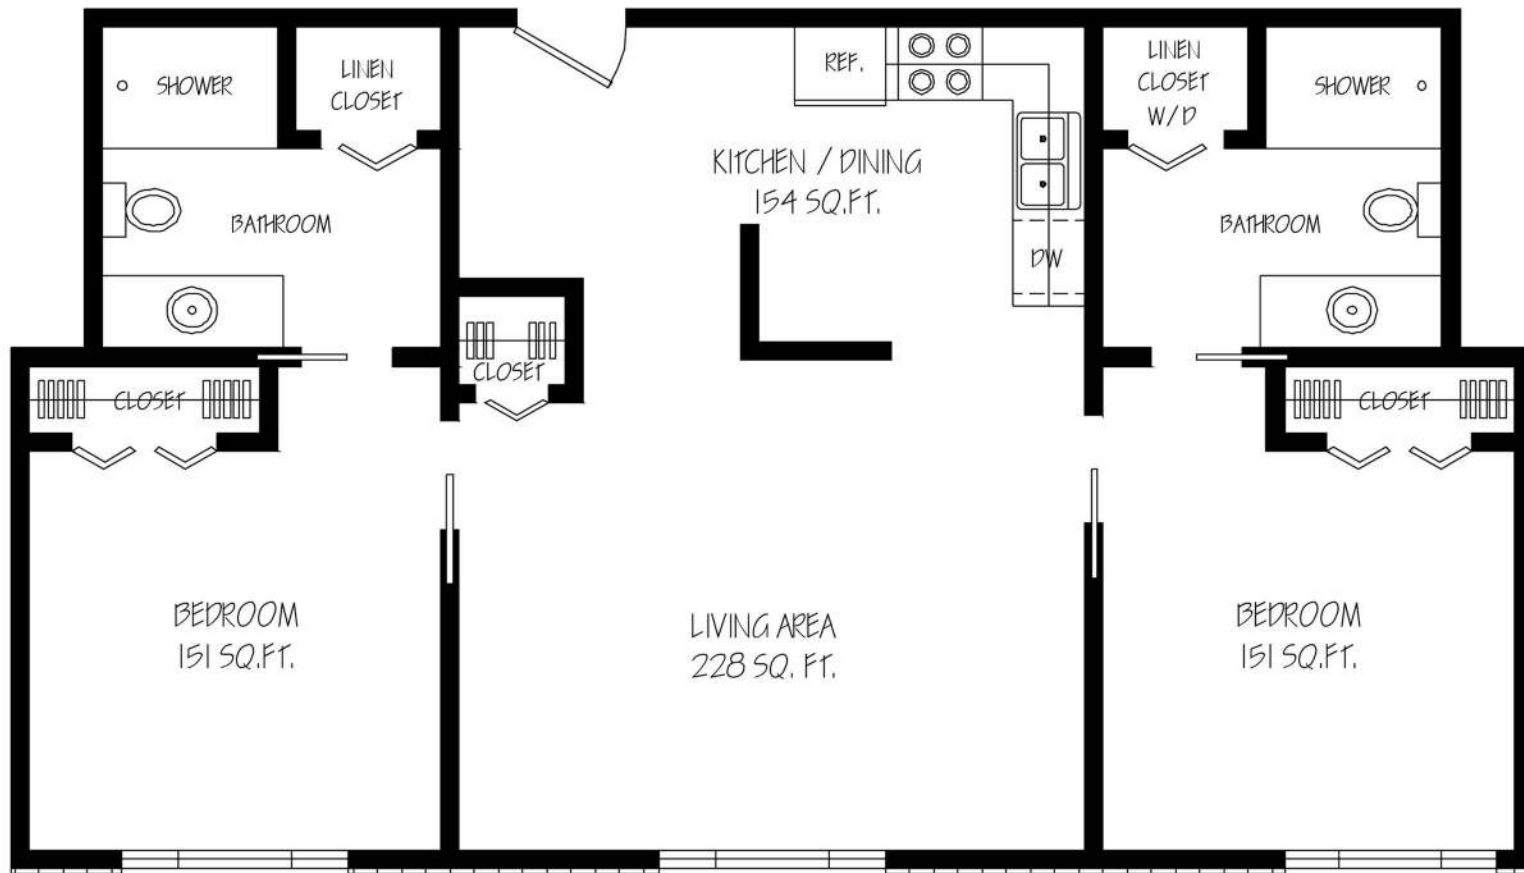

The Kennedy

Two-Bedroom Apartment / approx. 887 sq. ft.

Drawings provided by Goins & Holt Interior Design, Inc.

100 Netherland Lane
Kingsport, TN 37660

(423) 245-0360
www.AsburyPlace.org