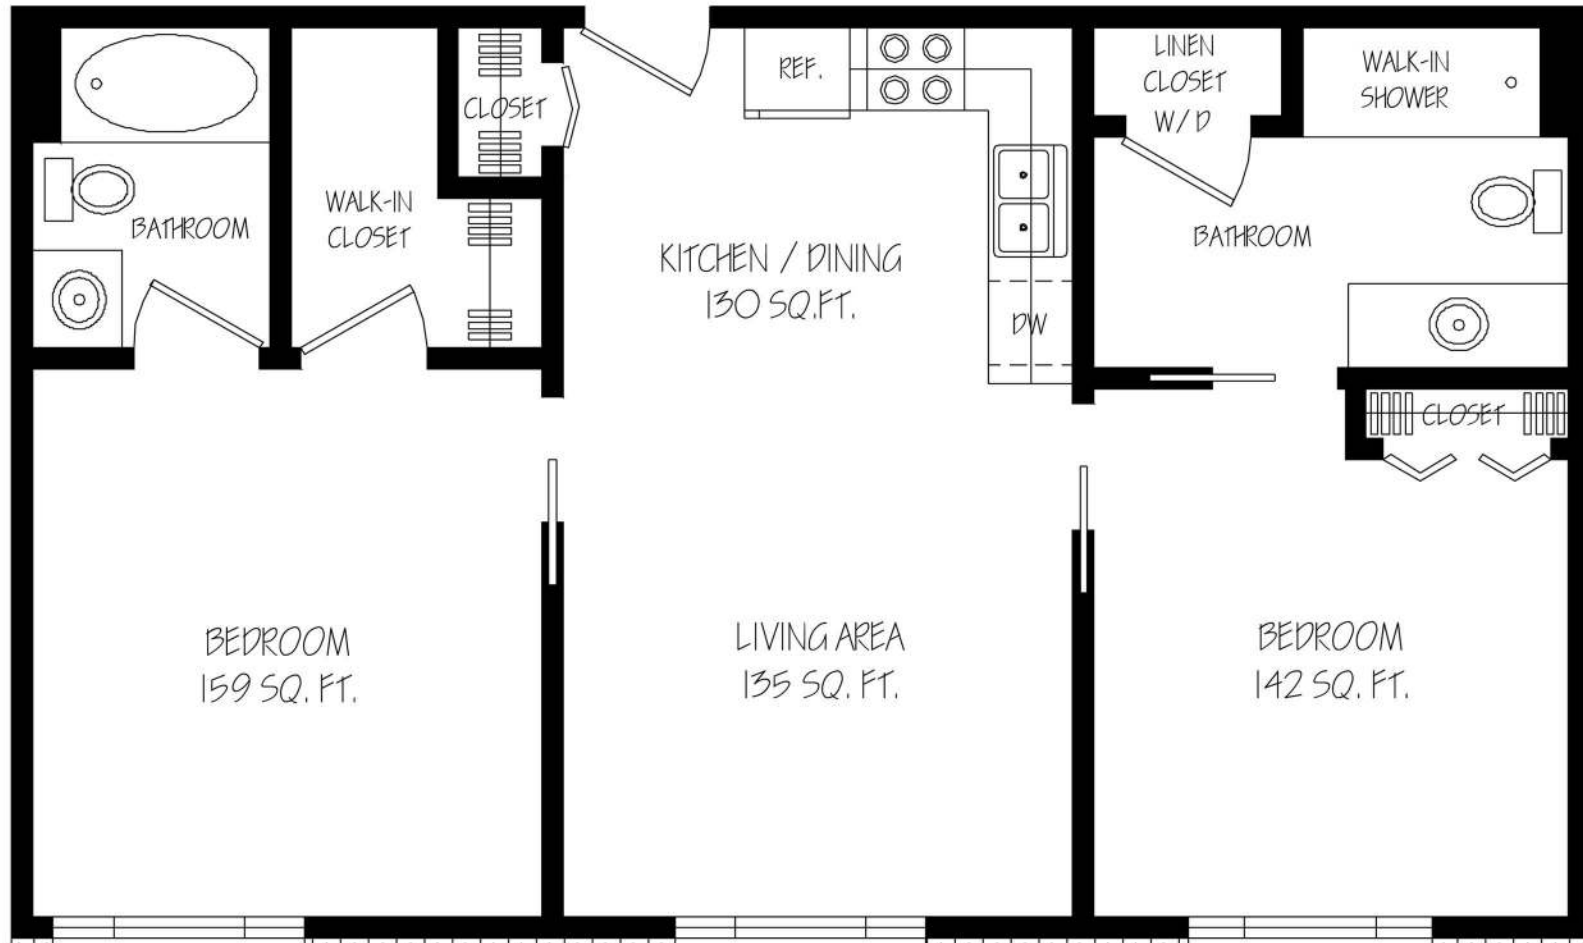

The Lincoln

Two-Bedroom Apartment / approx. 765 sq. ft.

Drawings provided by Goins & Holt Interior Design, Inc.

100 Netherland Lane
Kingsport, TN 37660

(423) 245-0360
www.AsburyPlace.org