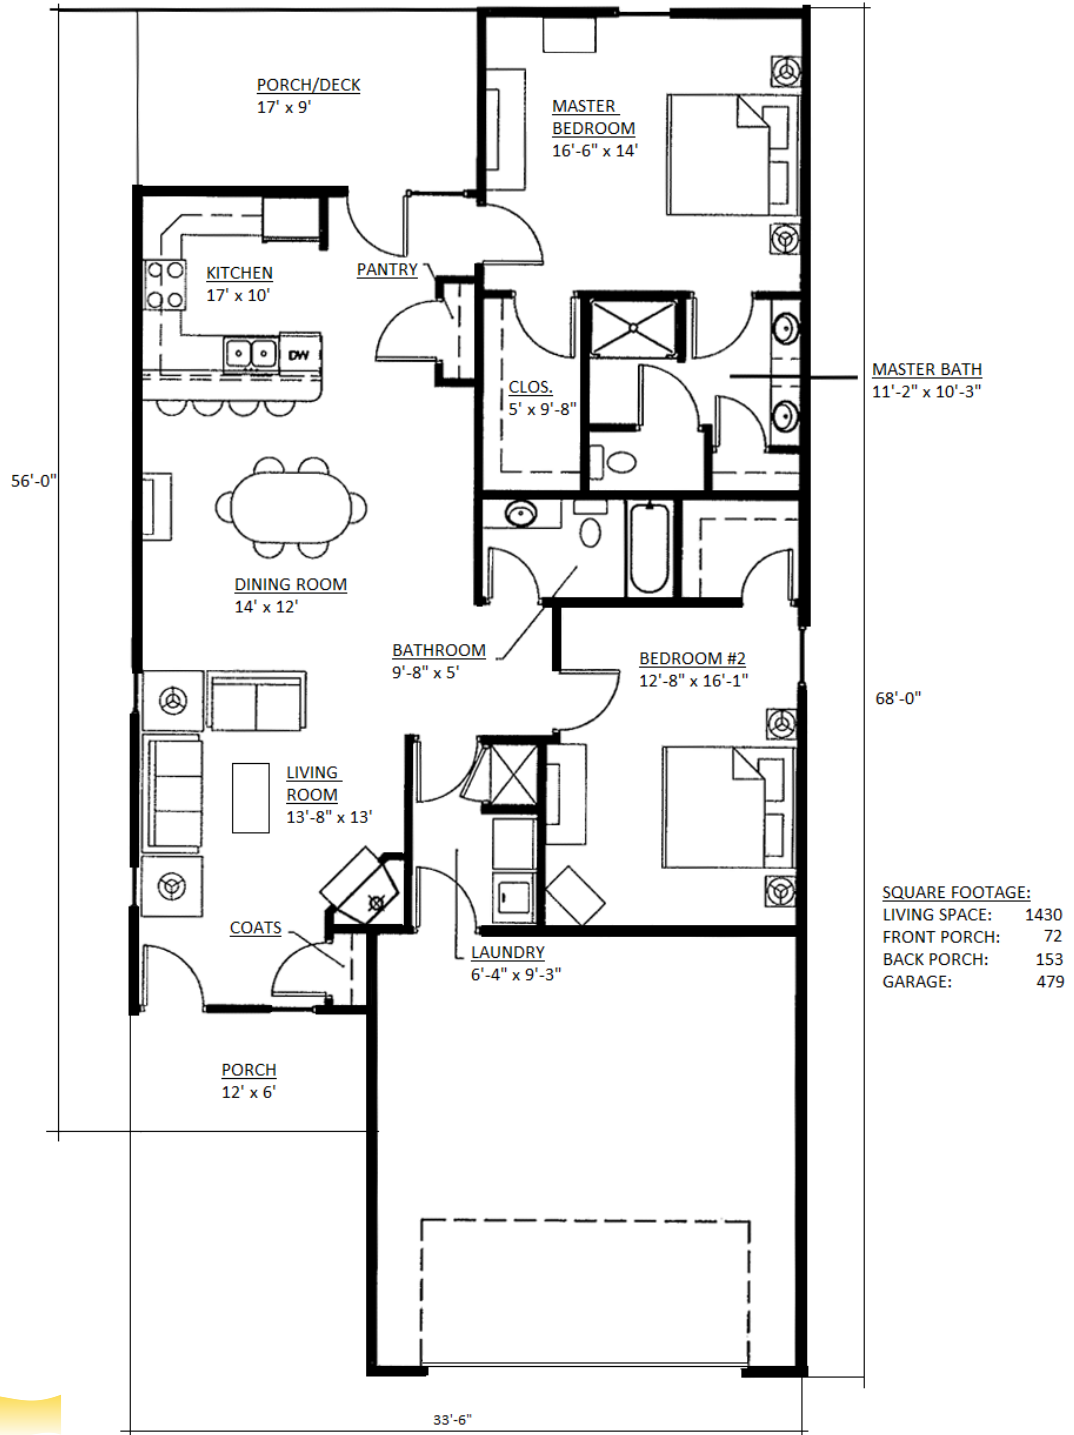

The Maple

Two Bedroom Villa / Approx. 1430 Sq. Ft.

100 Netherland Lane
Kingsport, TN 37660

(423) 245-0360
www.AsburyPlace.org