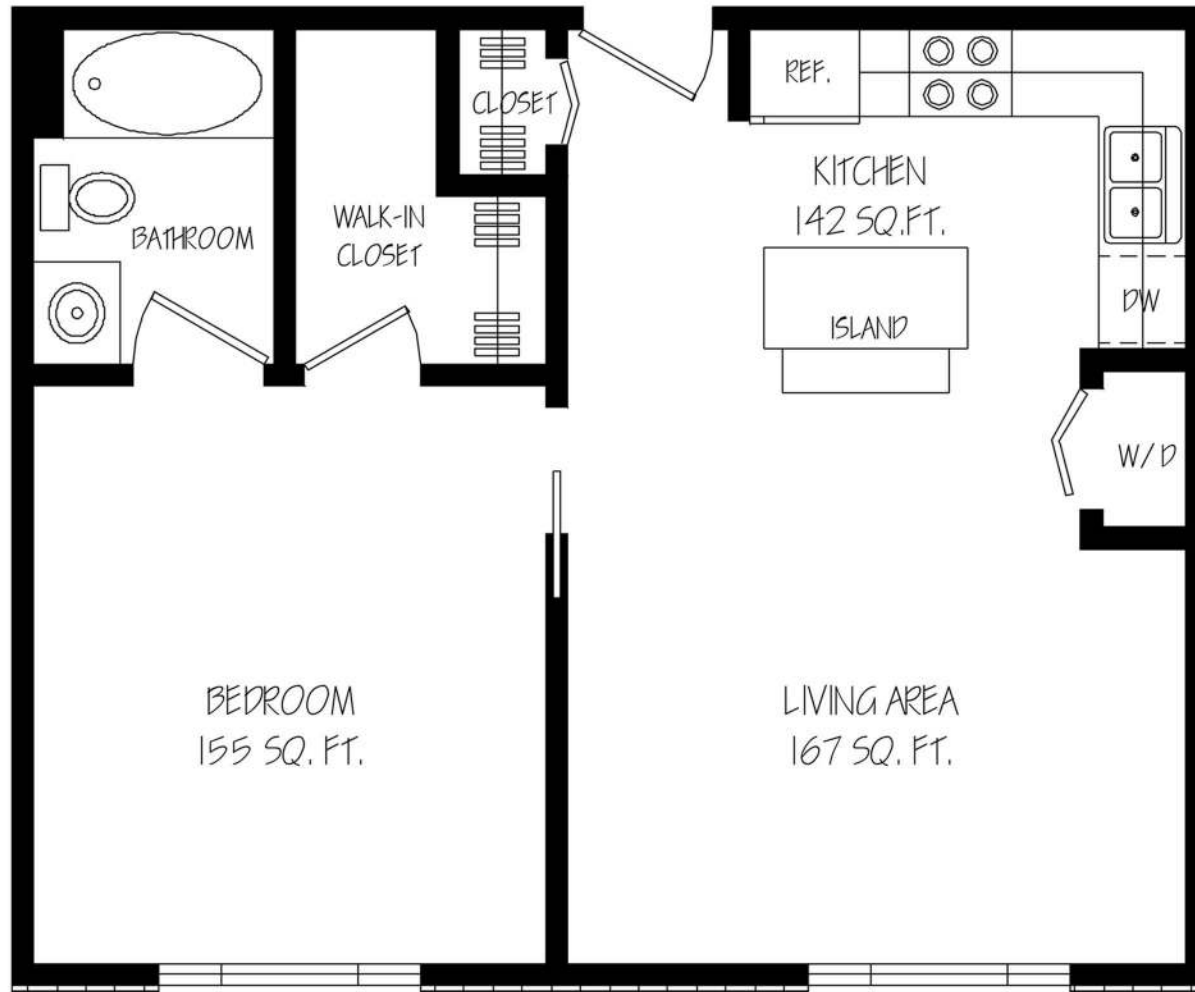

# The Mc. Kinley

One-Bedroom Apartment / approx. 566 sq. ft.

Drawings provided by Goins & Holt Interior Design, Inc.

100 Netherland Lane  
Kingsport, TN 37660

(423) 245-0360  
[www.AsburyPlace.org](http://www.AsburyPlace.org)