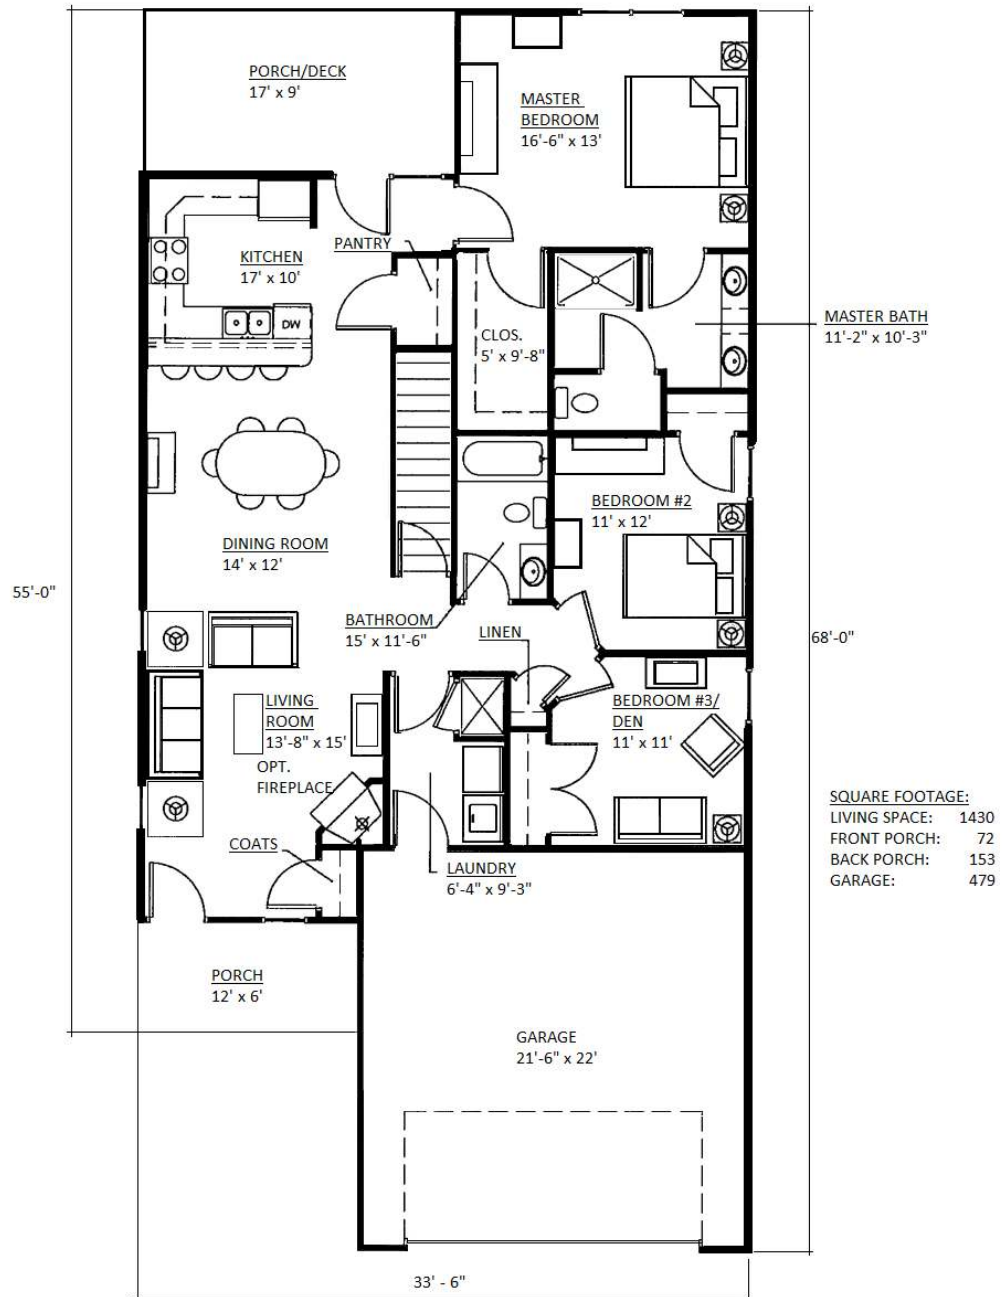

The Oak

Three Bedroom Villa / Approx. 1430 Sq. Ft.

100 Netherland Lane
Kingsport, TN 37660

(423) 245-0360
www.AsburyPlace.org