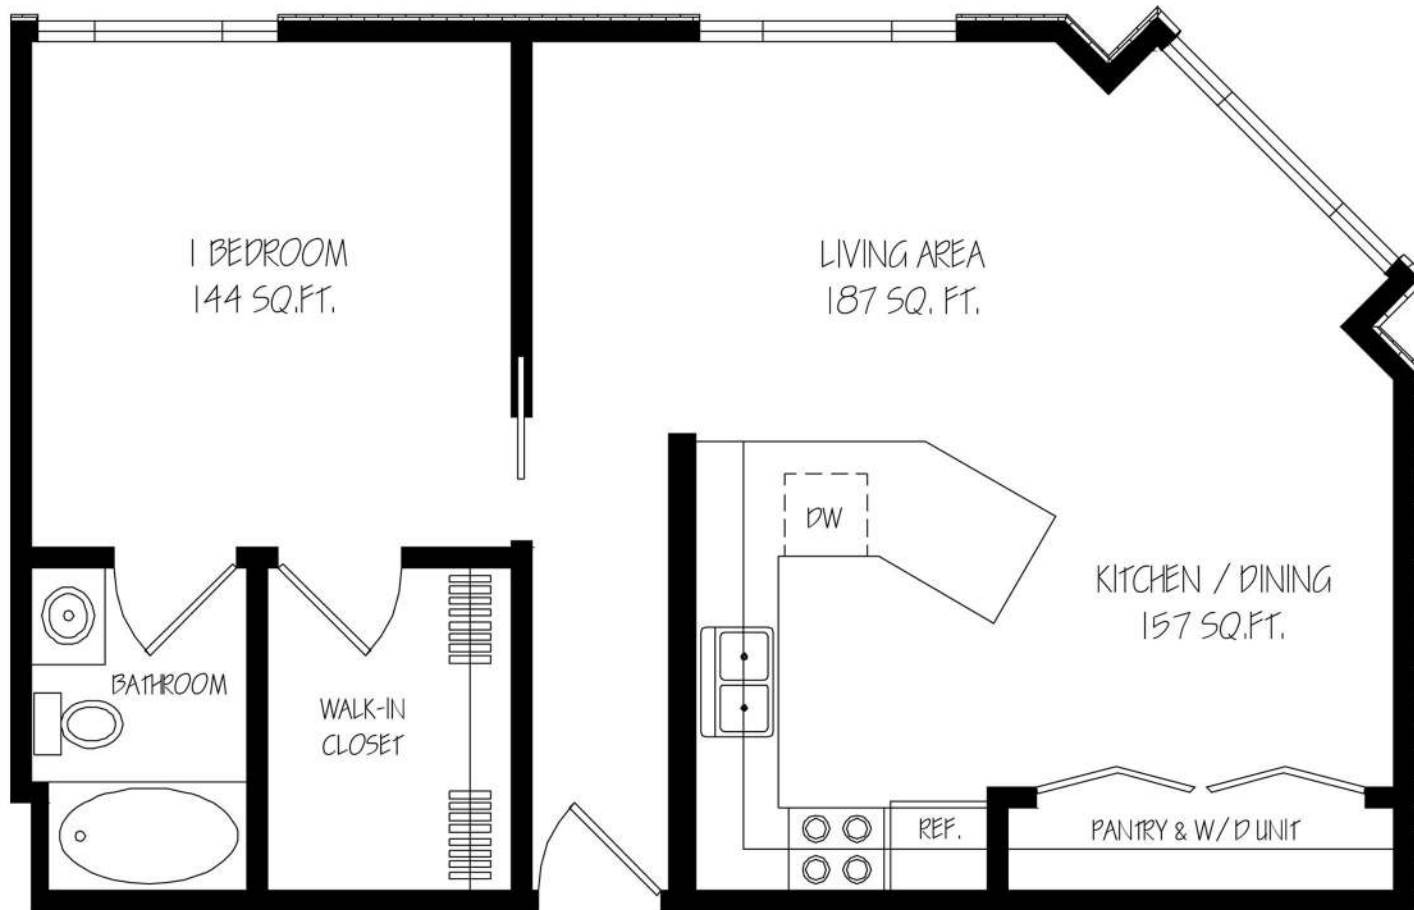

The Reagan

One-Bedroom Apartment / approx. 663 sq. ft.

Drawings provided by Goins & Holt Interior Design, Inc.

100 Netherland Lane
Kingsport, TN 37660

(423) 245-0360
www.AsburyPlace.org