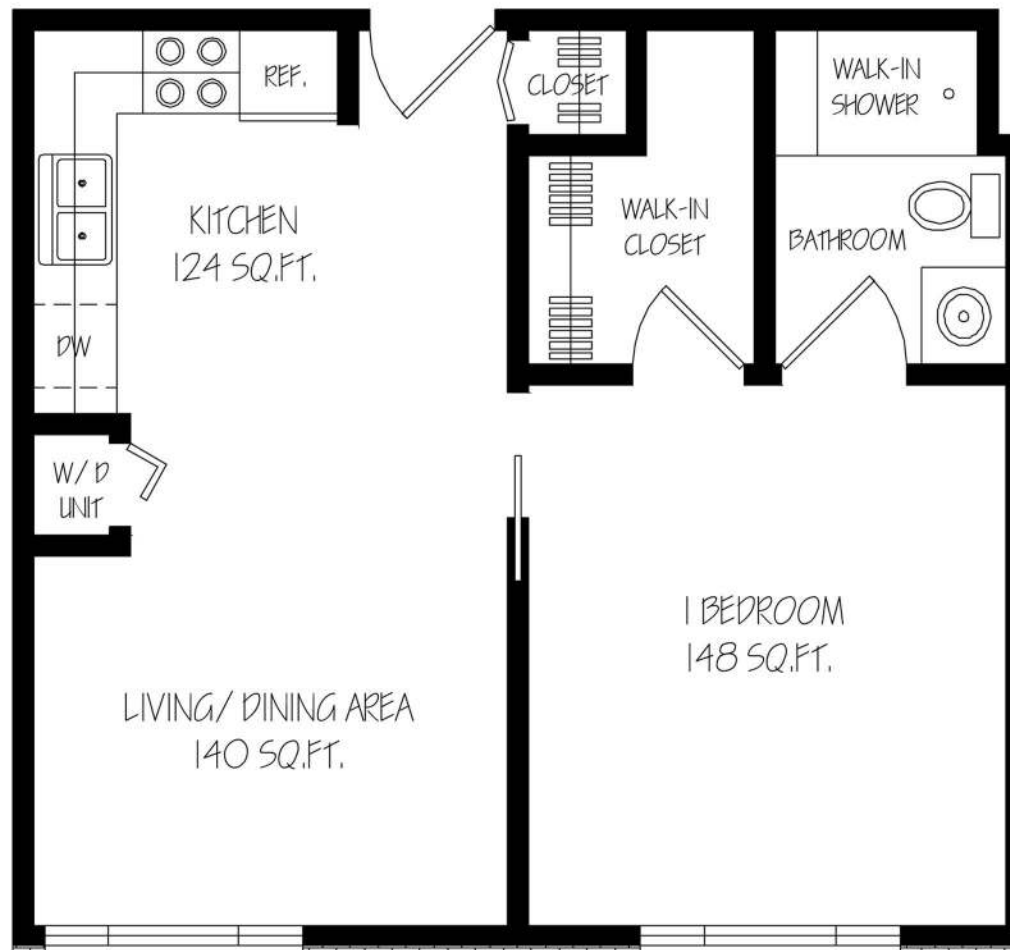

# The Roosevelt

One-Bedroom Apartment / approx. 497 sq. ft.

Drawings provided by Goins & Holt Interior Design, Inc.

100 Netherland Lane  
Kingsport, TN 37660

(423) 245-0360  
[www.AsburyPlace.org](http://www.AsburyPlace.org)