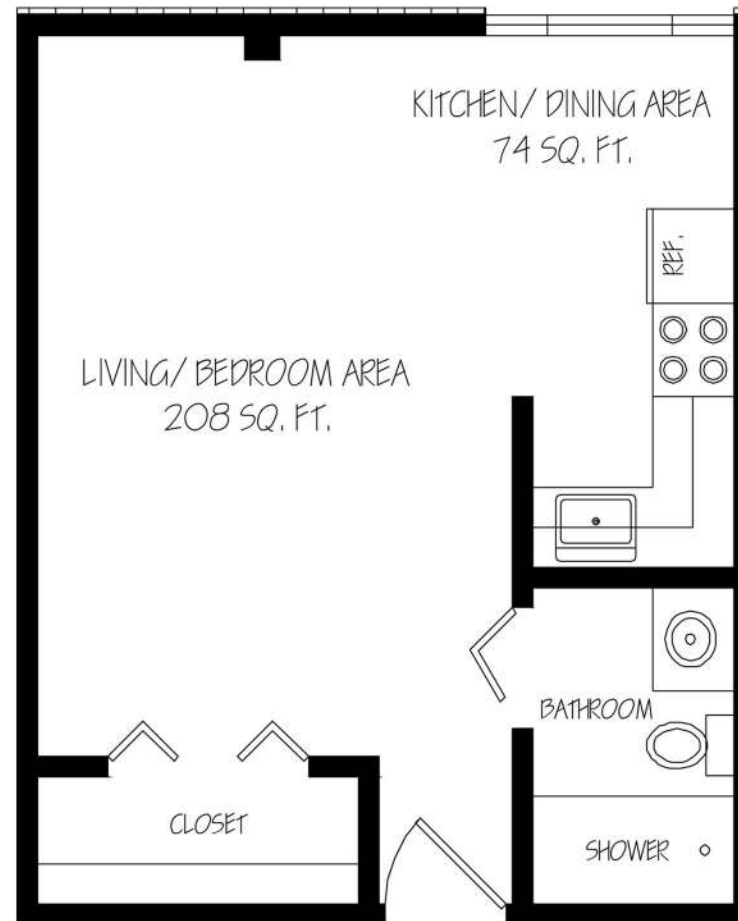

# The Van Buren

Studio Apartment / approx. 375 sq. ft.

Drawings provided by Goins & Holt Interior Design, Inc.

100 Netherland Lane  
Kingsport, TN 37660

(423) 245-0360  
[www.AsburyPlace.org](http://www.AsburyPlace.org)