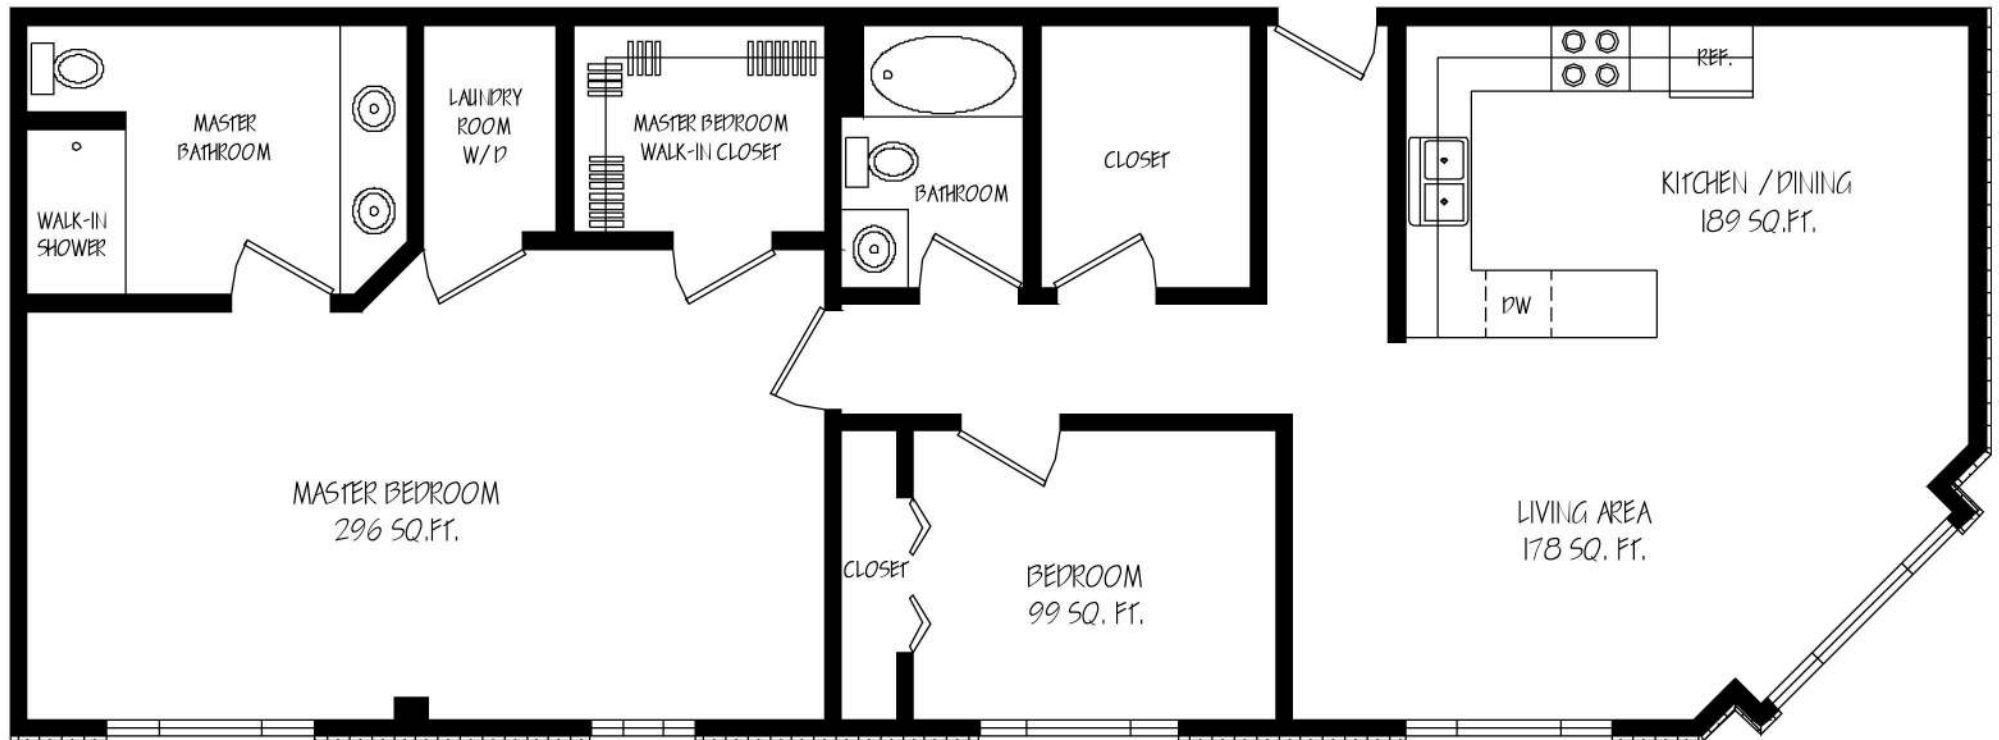

# The Washington

Two-Bedroom Apartment / approx. 1220 sq. ft.

Drawings provided by Goins & Holt Interior Design, Inc.

100 Netherland Lane  
Kingsport, TN 37660

(423) 245-0360  
[www.AsburyPlace.org](http://www.AsburyPlace.org)