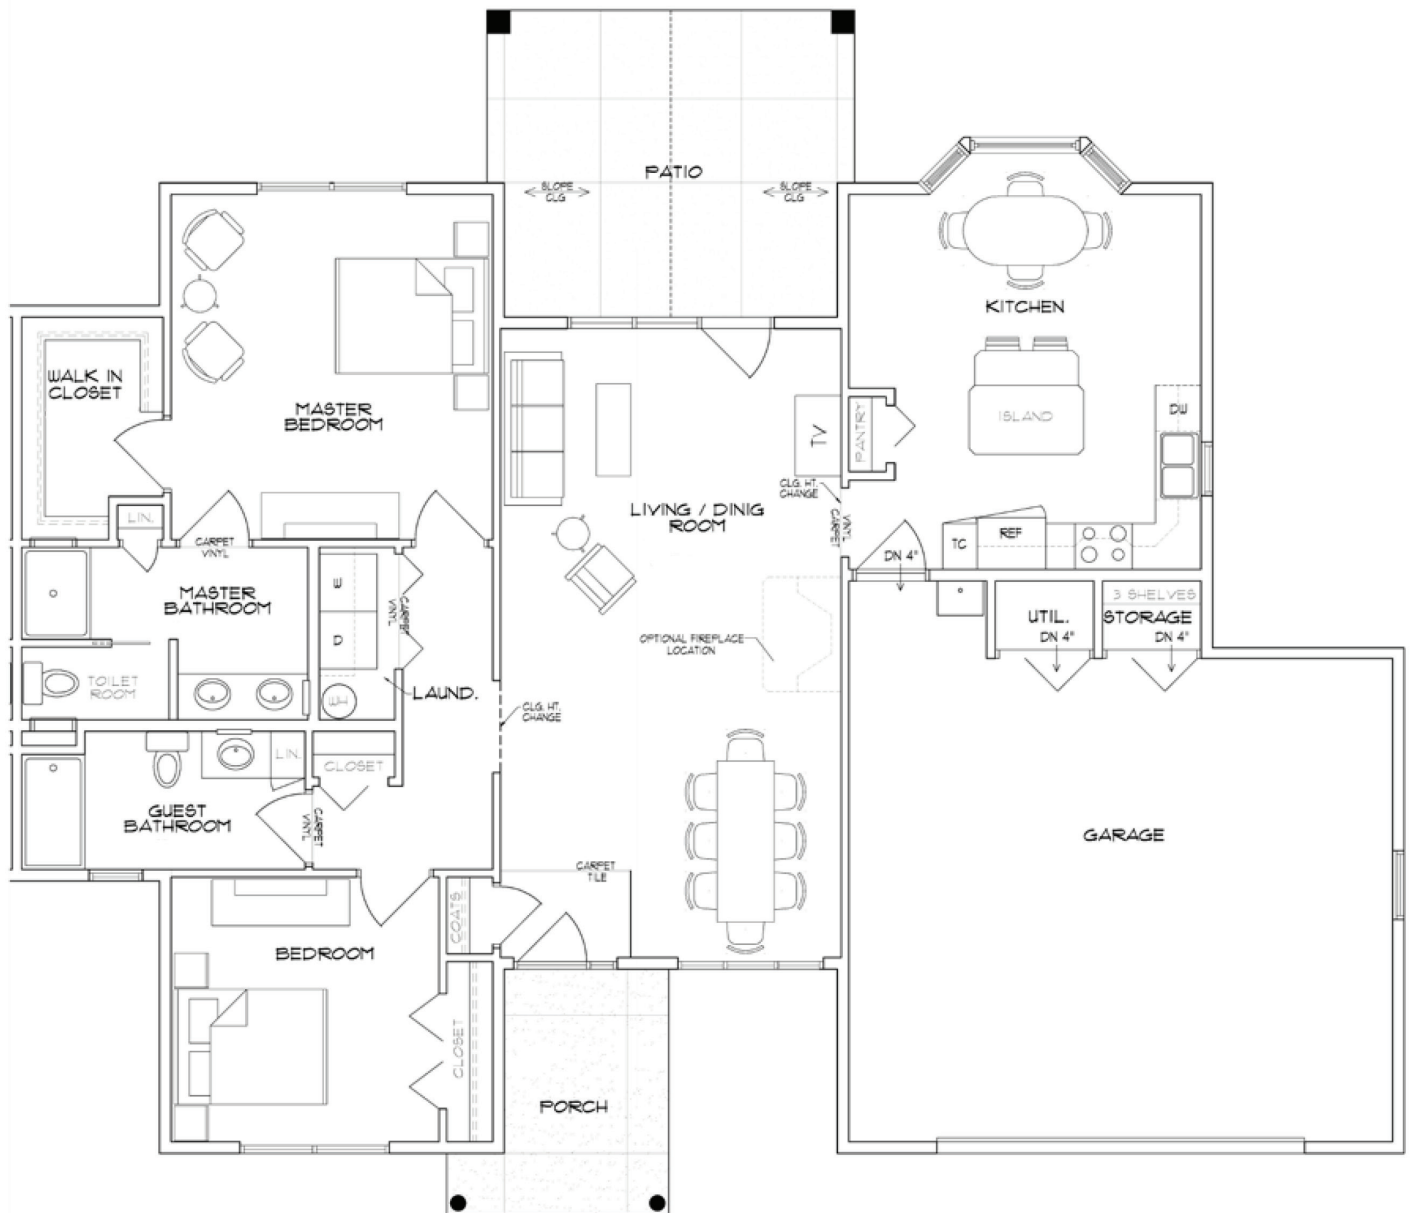

Aspen

2 BR, 2 BA*

1,420 Sq. Ft.**

*Extra features can include: Sunroom and fireplace

**Square footage may vary based on modifications made over the years.