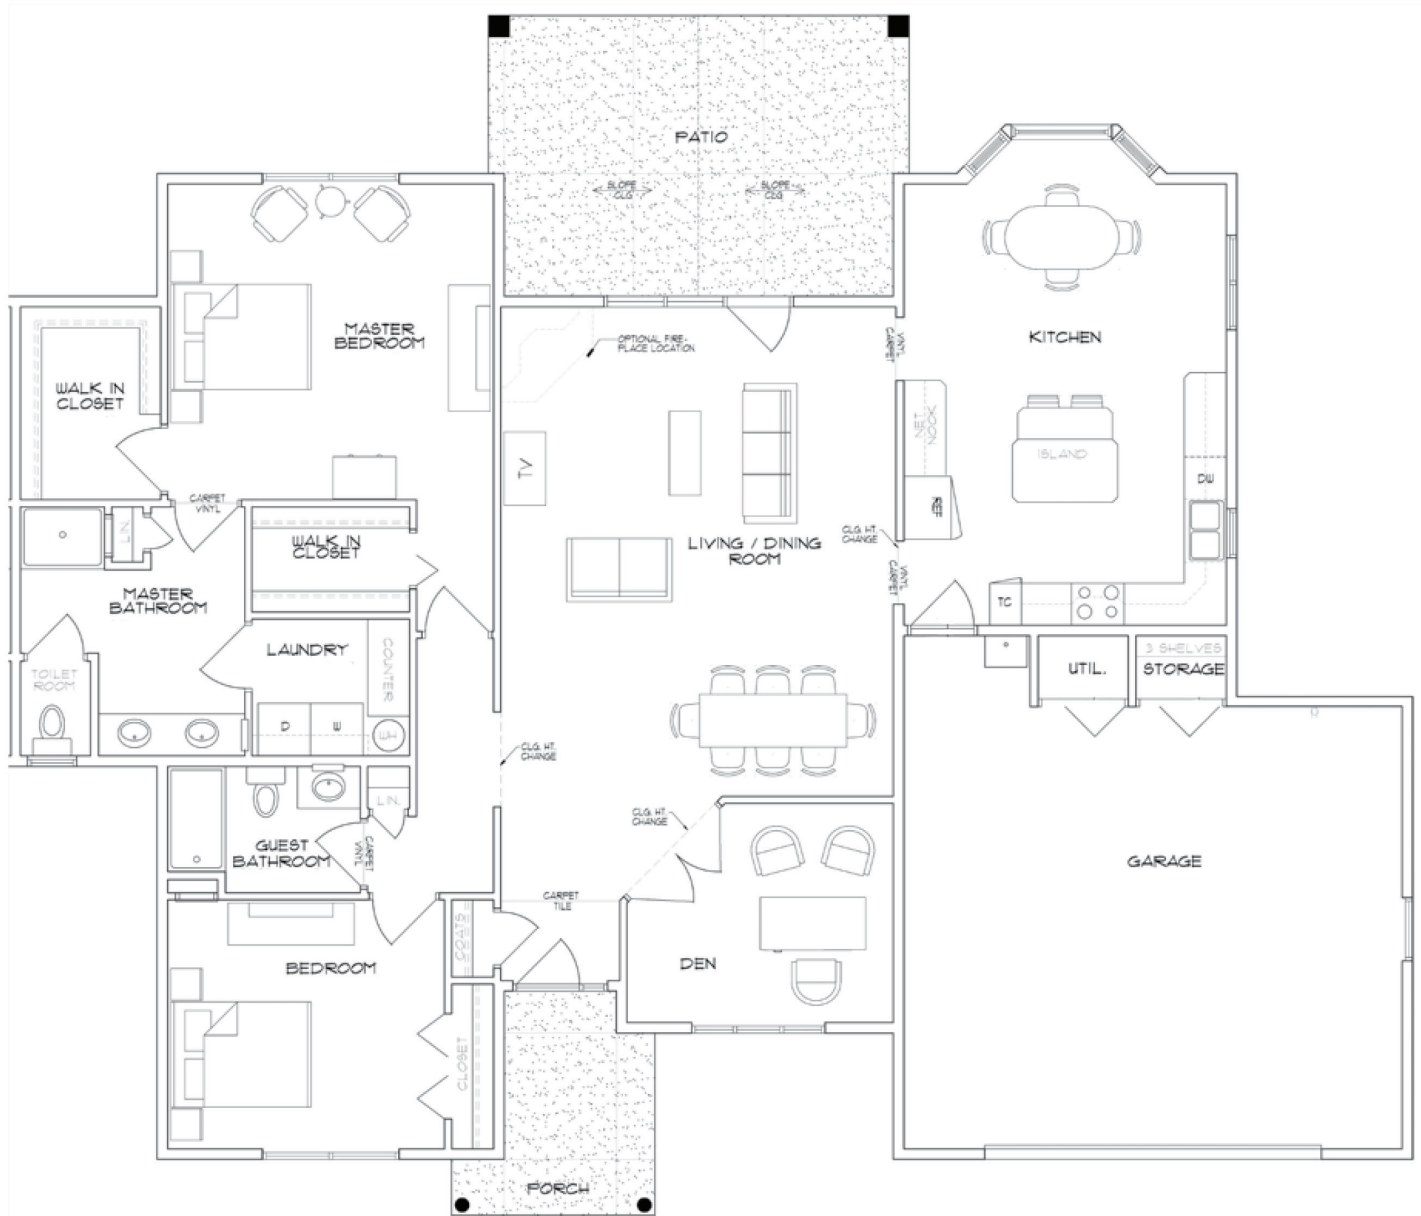

Chestnut

2 BR, 2 BA, Den*

1,836 Sq. Ft.**

*Extra features can include: Sunroom and fireplace

**Square footage may vary based on modifications made over the years.