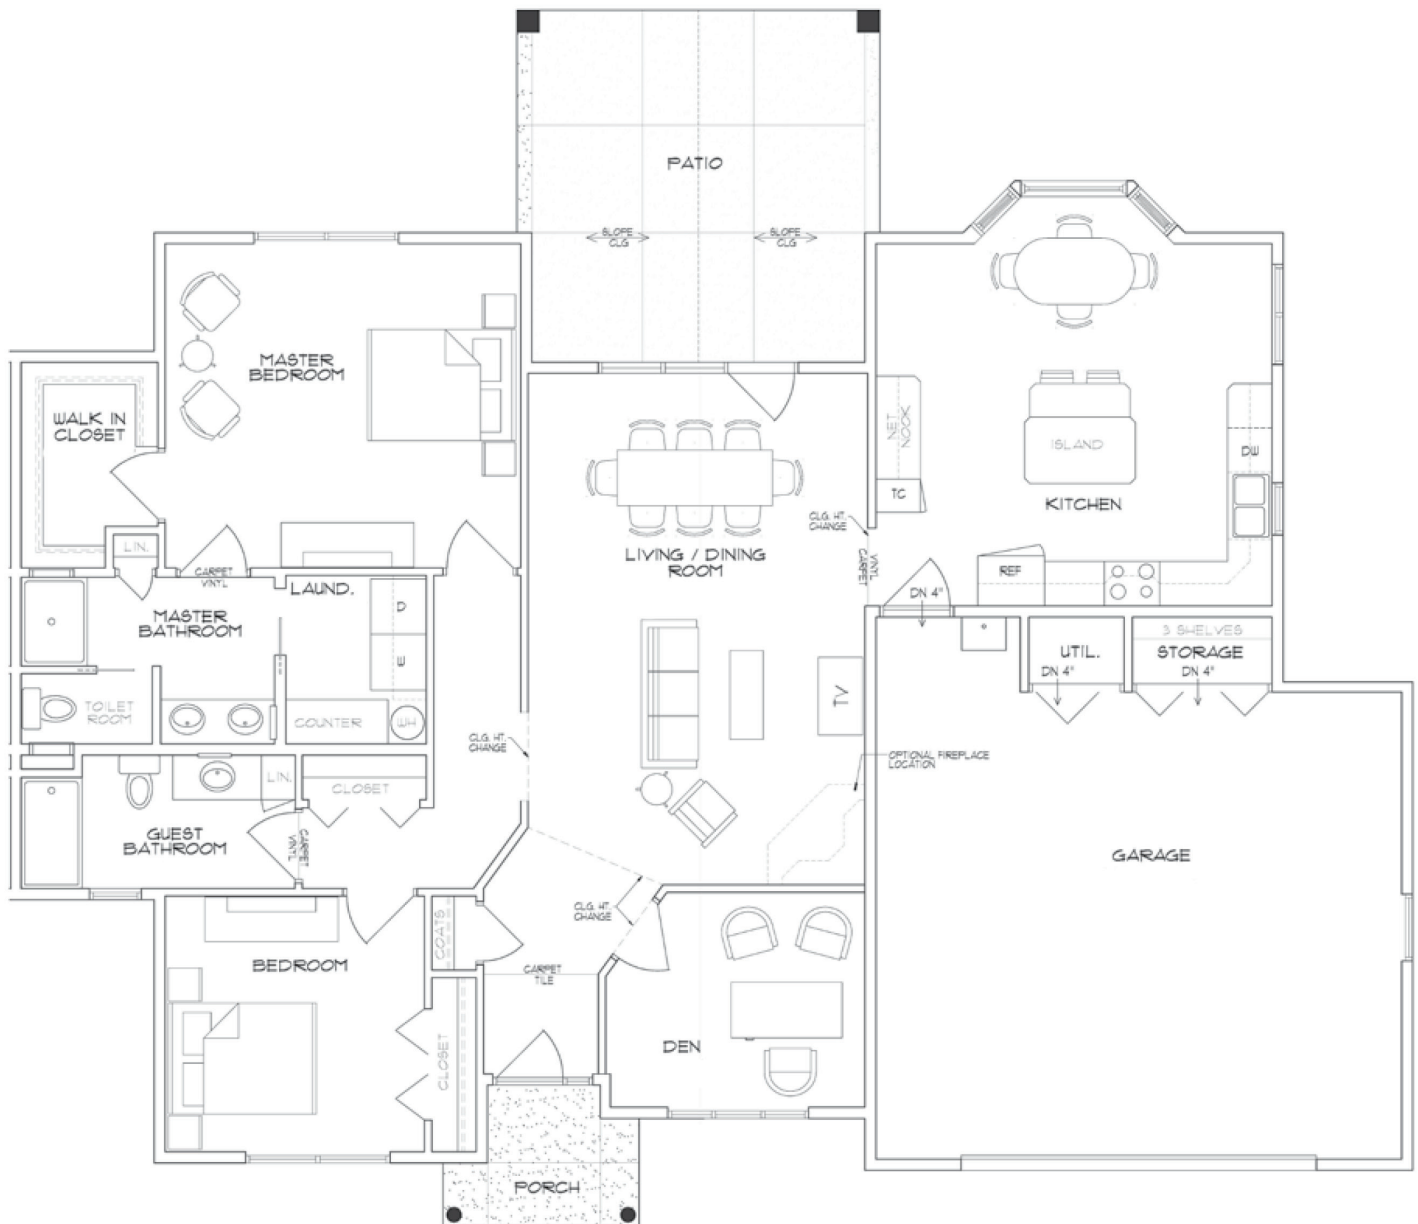

Hickory

2 BR, 2 BA, Den*

1,620 Sq. Ft.**

*Extra features can include: Sunroom and fireplace

**Square footage may vary based on modifications made over the years.