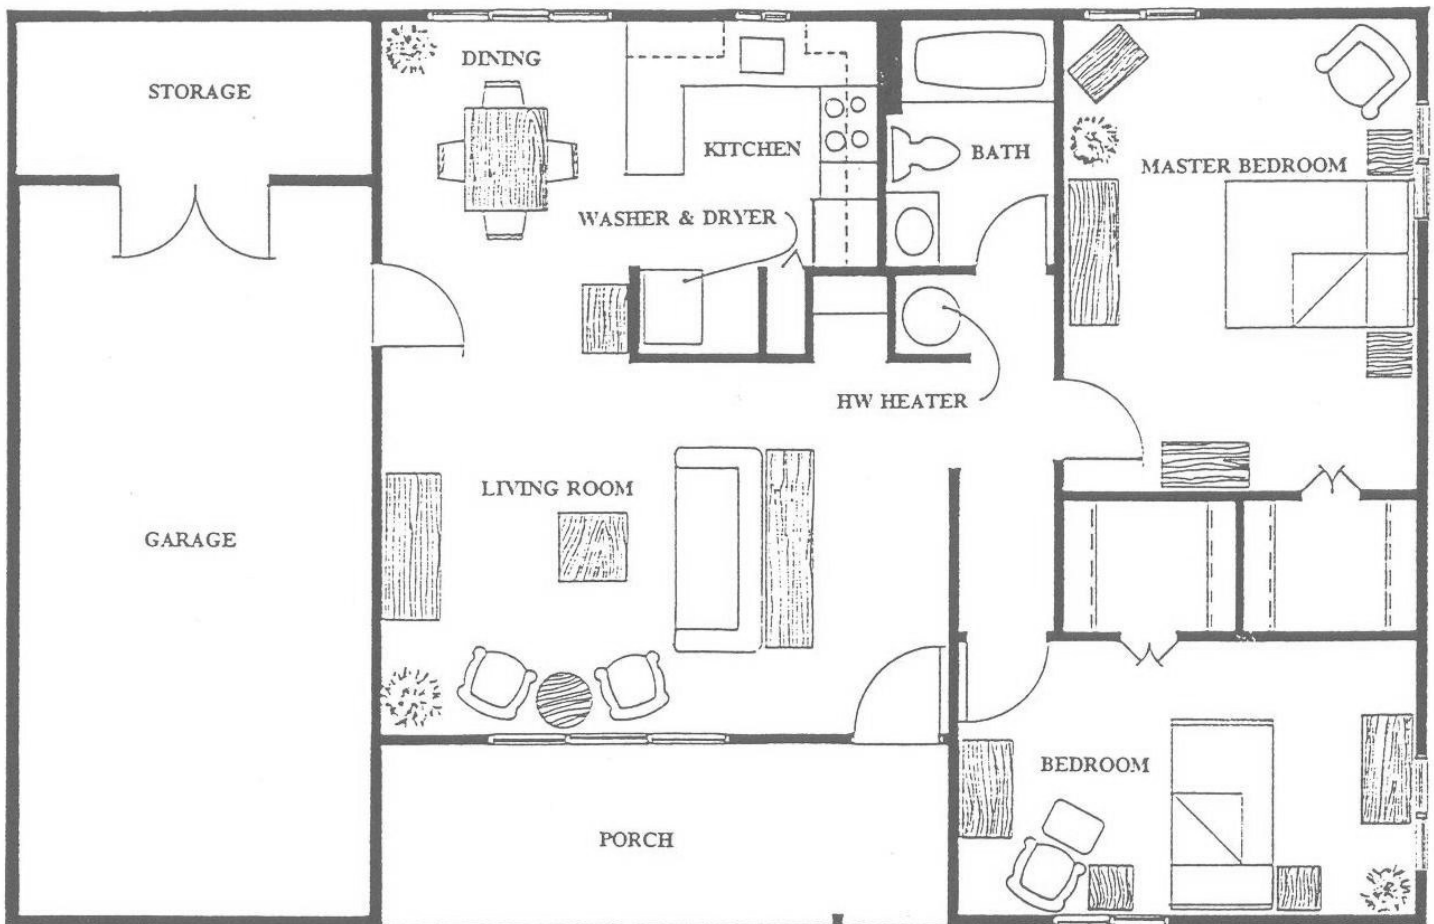

Webb

2 BR, 1 BA*

920 - 1,316 Sq. Ft.**

**Extra features can include: Full/half bathrooms, sunroom, carport, patio, and fireplace*

**Square footage may vary based on modifications made over the years.