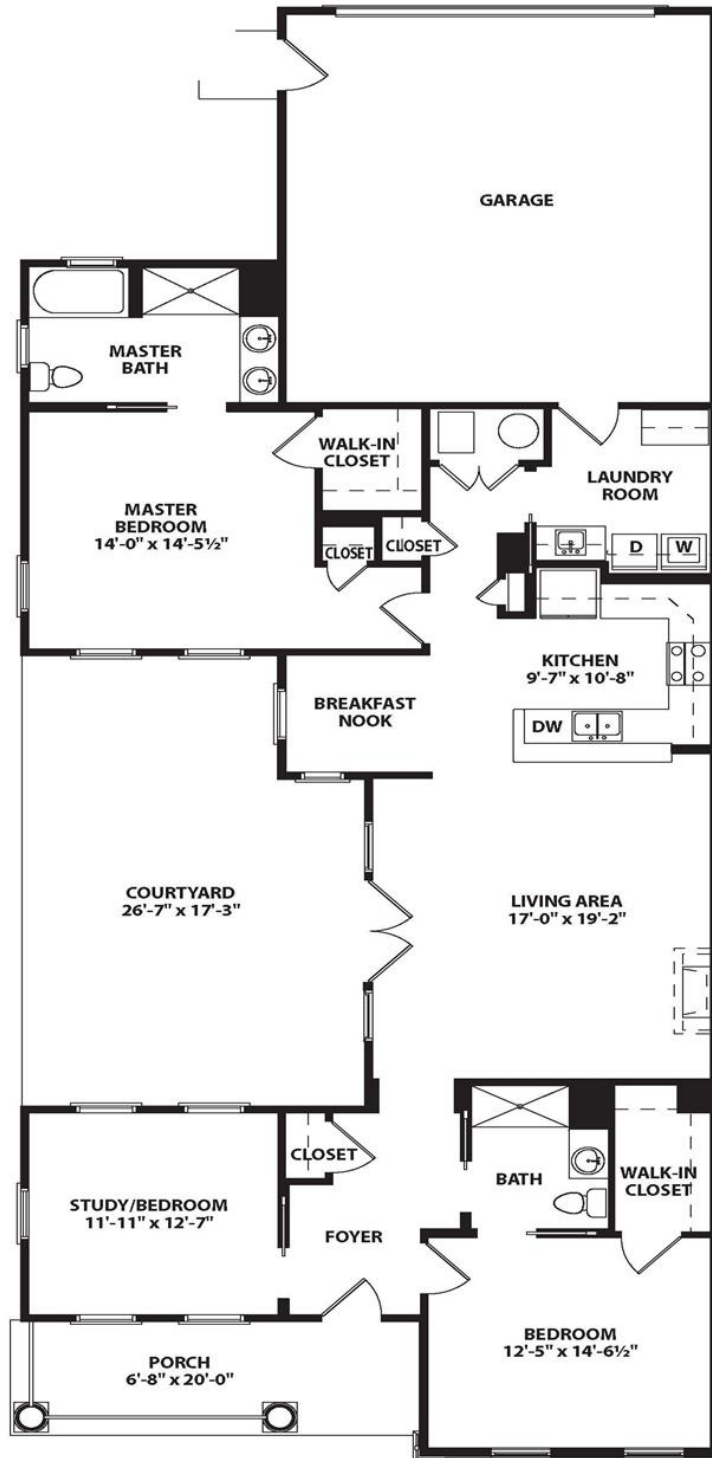

Courtyard - Chestnut
Three Bedrooms, Two Baths
1,683 square feet

Actual living space may vary slightly from this floor plan.