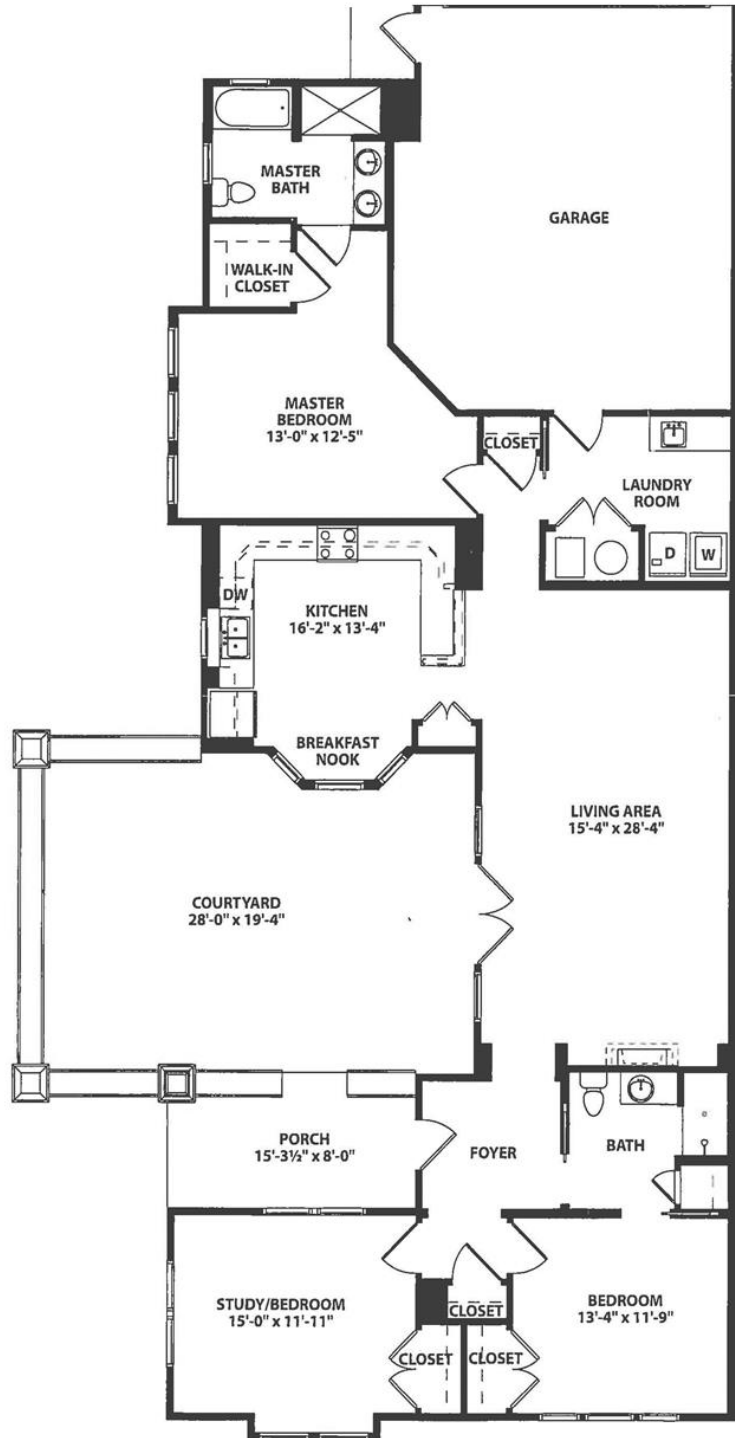

**Courtyard - Maple**  
**Three Bedrooms, Two Baths**  
**1,890 square feet**

Actual living space may vary slightly from this floor plan.