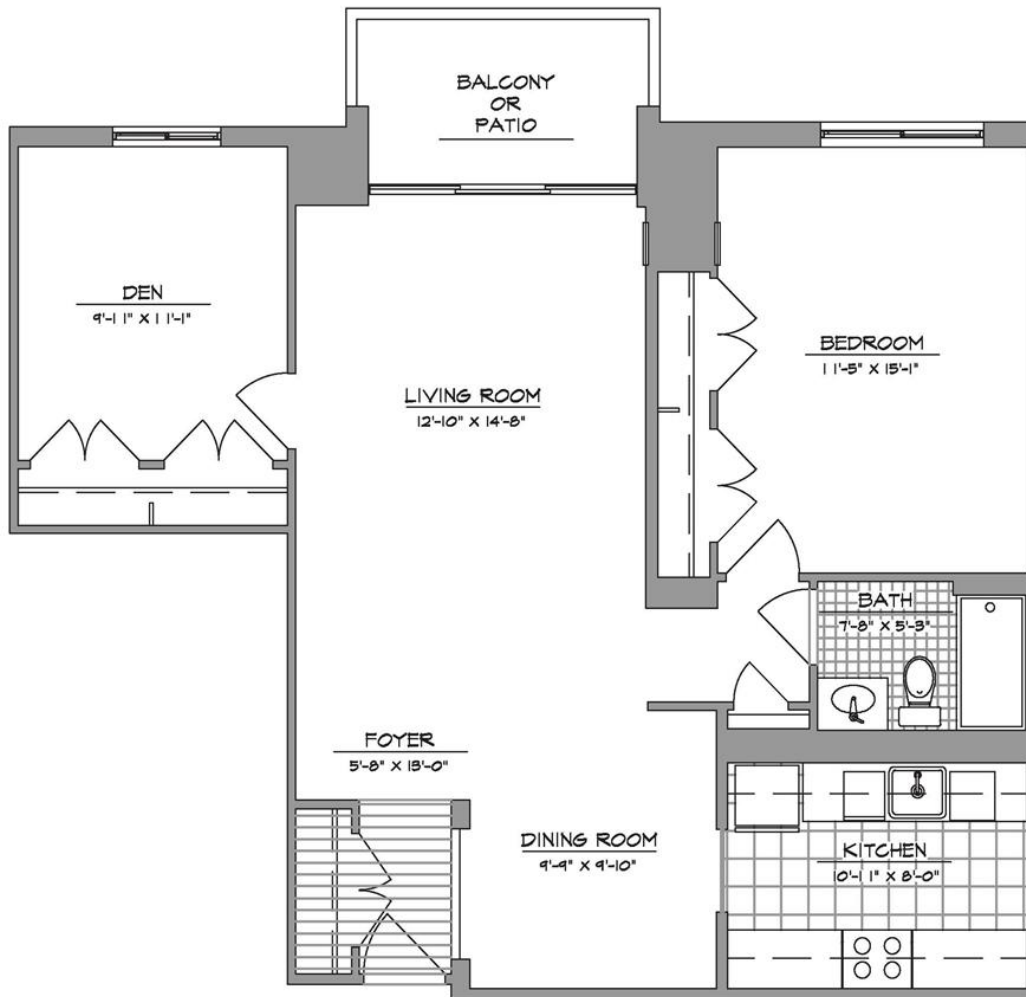

Edwards-Fisher, Mund & Trott
Haley
One Bedroom with Den, One Bath
935 square feet

Actual living space may vary slightly from this floor plan.