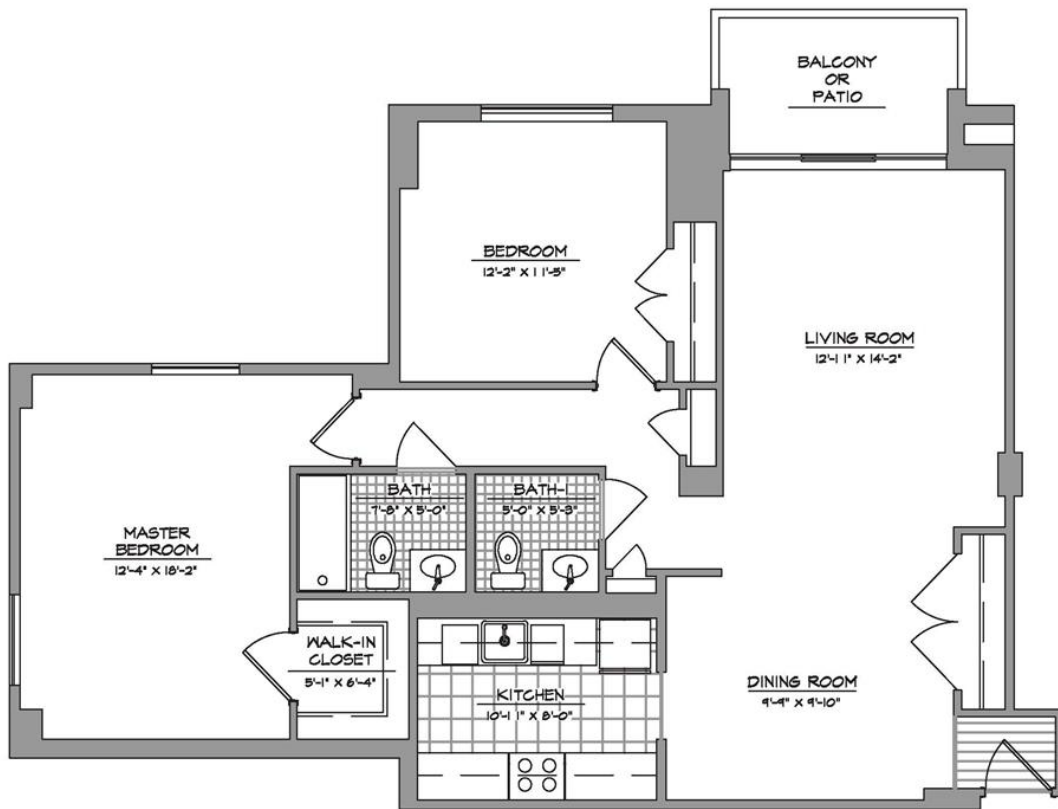

Edwards-Fisher & Mund - Twain
Two Bedroom, One and Half Baths
1,107 square feet

Actual living space may vary slightly from this floor plan.