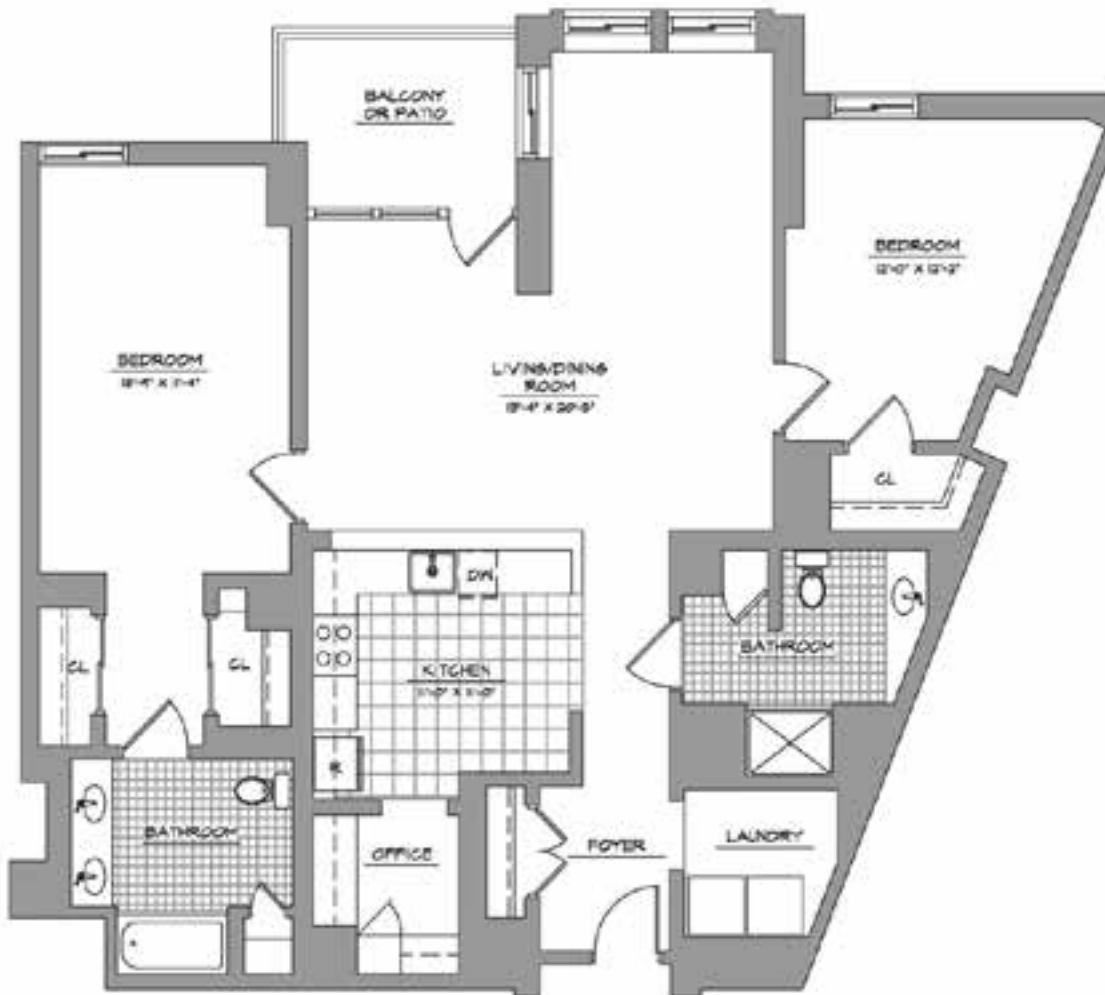

AsburyMethodistVillage.org | Marketing: (301) 216-4100

Chagall - Opposite: Two Bedroom with Balcony | 2 Bath | 1,408 square feet

Parkview Apartments