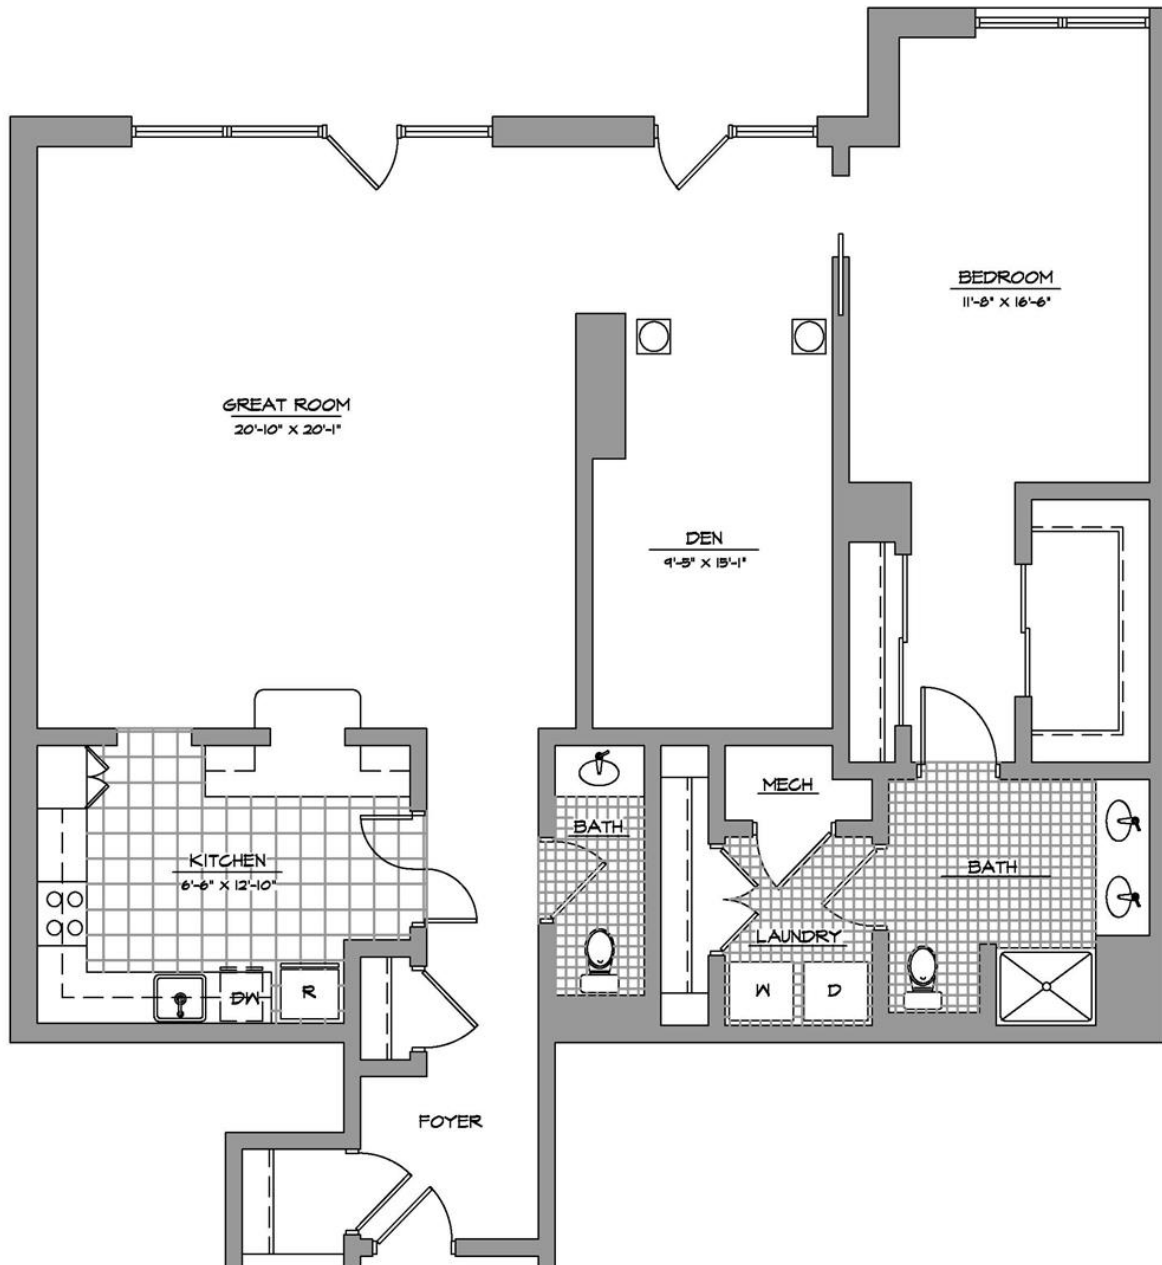

ParkView - Dali
Terrace Apartment
One Bedroom with Den,
One and half Baths
1,450 square feet

Actual living space may vary slightly from this floor plan.