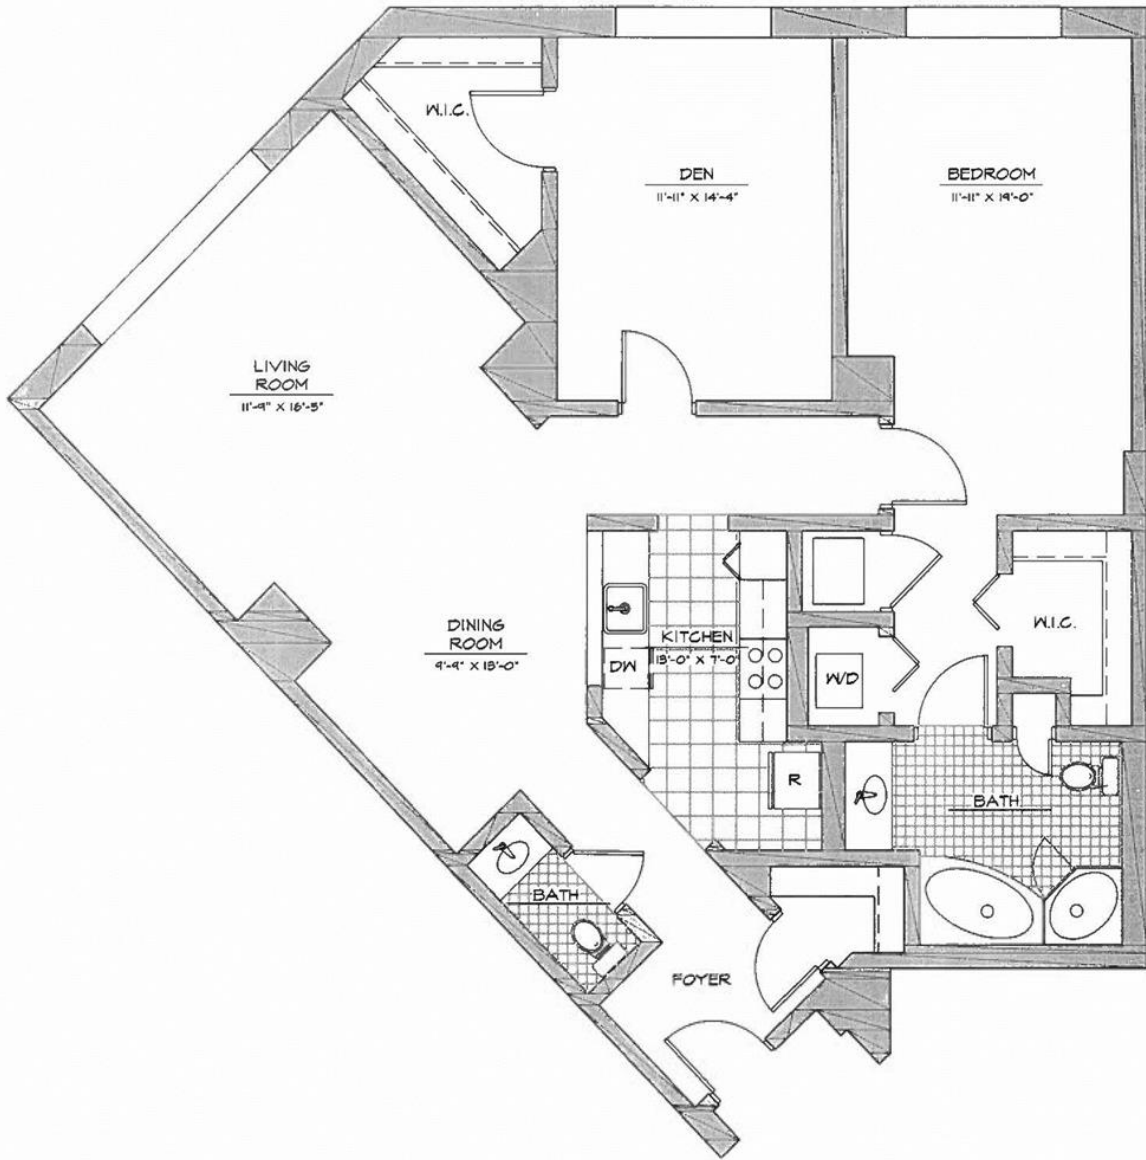

**ParkView - Dumas
Terrace Apartment
One Bedroom with Den,
One and Half Bath
1,350 square feet**

Actual living space may vary slightly from this floor plan.