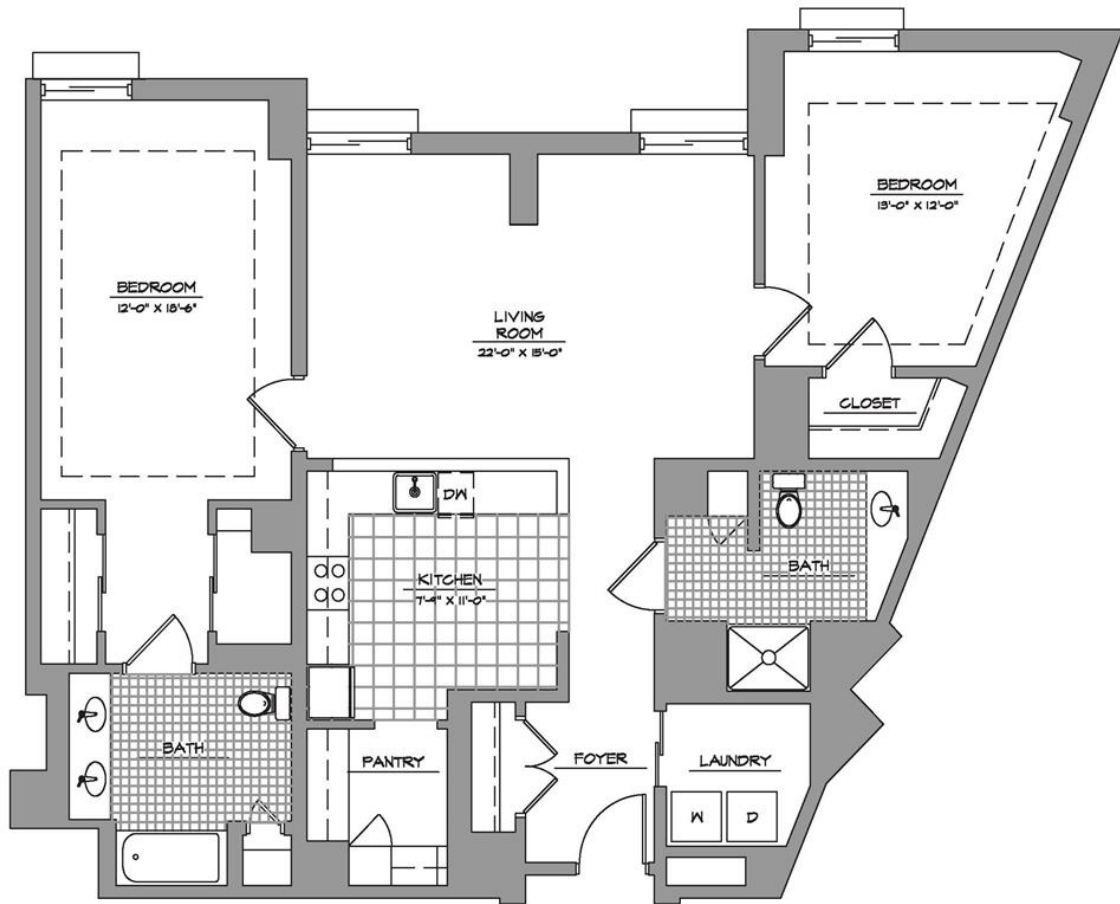

**ParkView - Matisse**  
**Two Bedrooms, Two Baths**  
**1,319 square feet**

Actual living space may vary slightly from this floor plan.