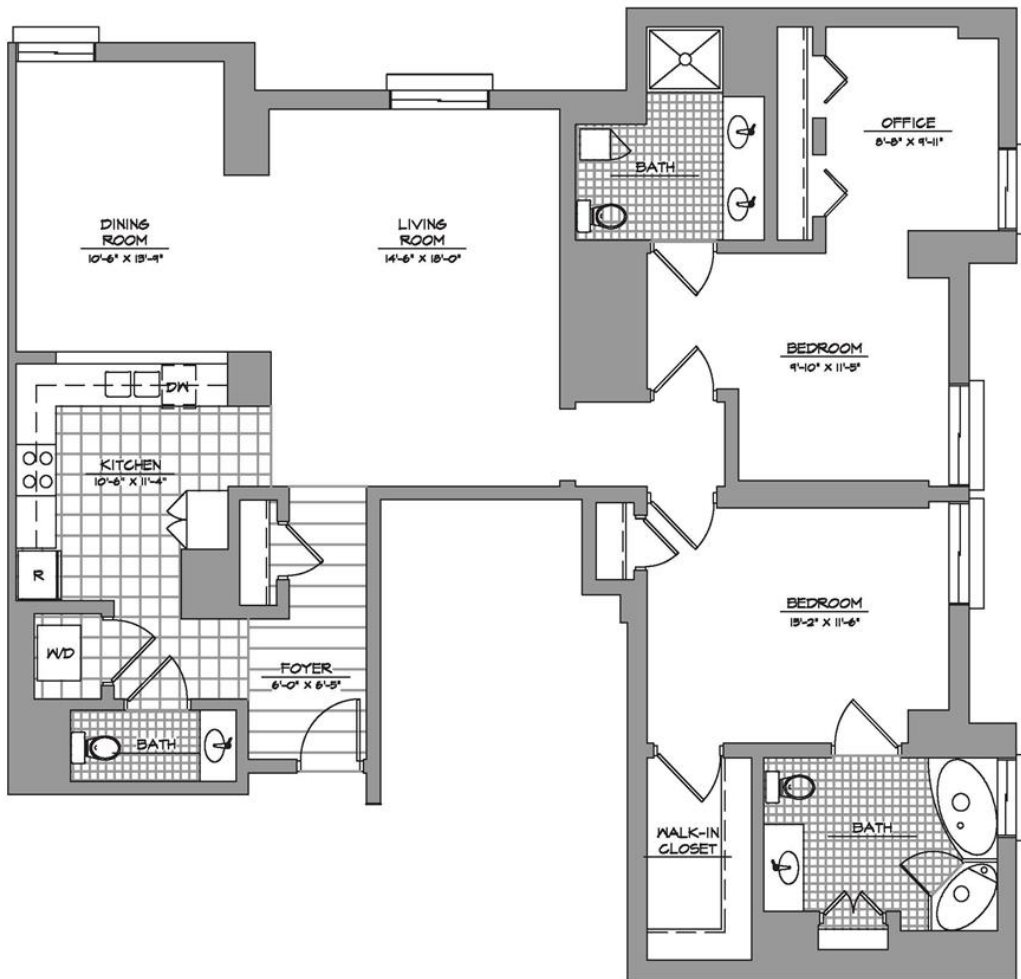

ParkView - Monet
Two Bedrooms with Office,
Two and half Baths
1,555 square feet

Actual living space may vary slightly from this floor plan.